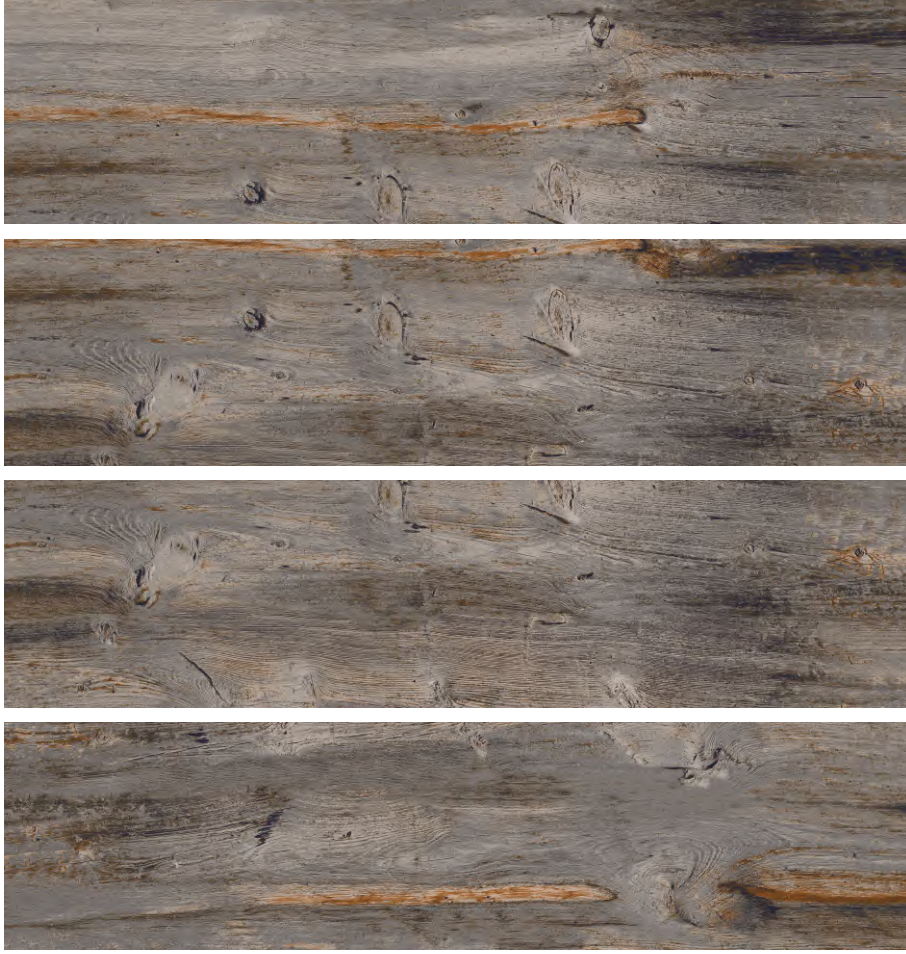

HARDY Natural

HARDY Nogal

MARINE

MARINE

ÜRÜN BOYUTLARI
PRODUCT SIZES

7
mm
THICKNESS

7MM

V3