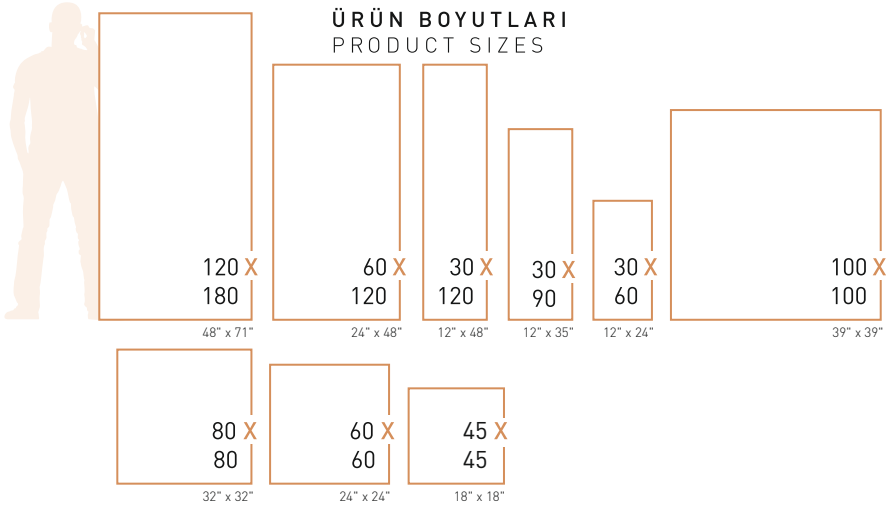

ARK

7
mm
THICKNESS

7MM
8MM
20mm