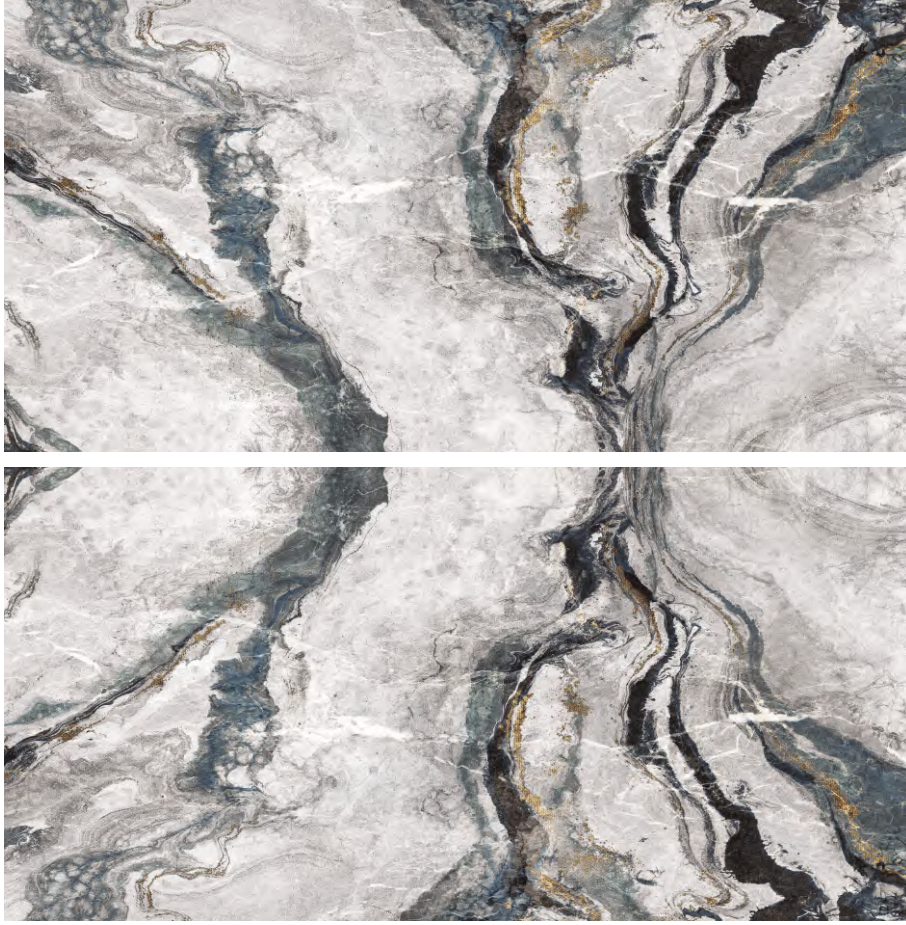

ÜRÜN BOYUTLARI
PRODUCT SIZES

60 X
120
24" x 48"

SUKHA BOOKMATCH

7
mm
THICKNESS

7MM

SUKHA BOOKMATCH