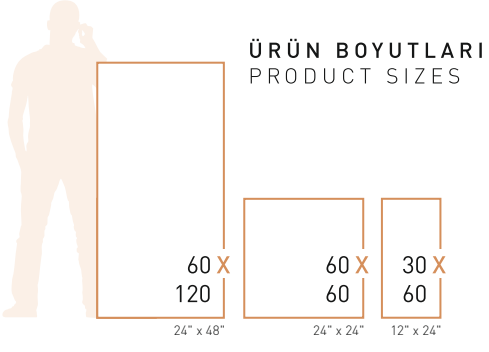

SUN ONYX

7mm
THICKNESS

7MM

V3

Inkjet

SUN ONYX