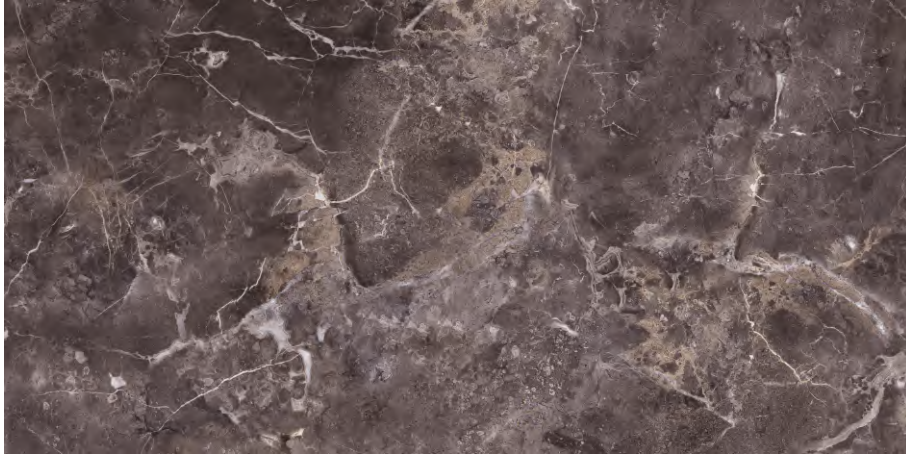

7
mm
THICKNESS

7MM

MELROSE Dark