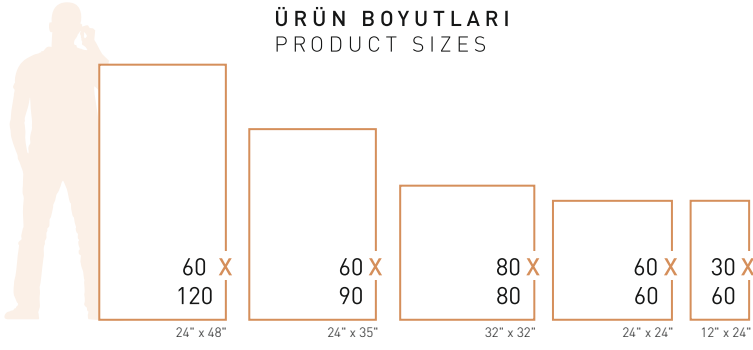

LUNA Mid Grey

LUNA Off White

LUNA Sand

STARK

ÜRÜN BOYUTLARI
PRODUCT SIZES

STARK

7
mm
THICKNESS

7MM
20mm