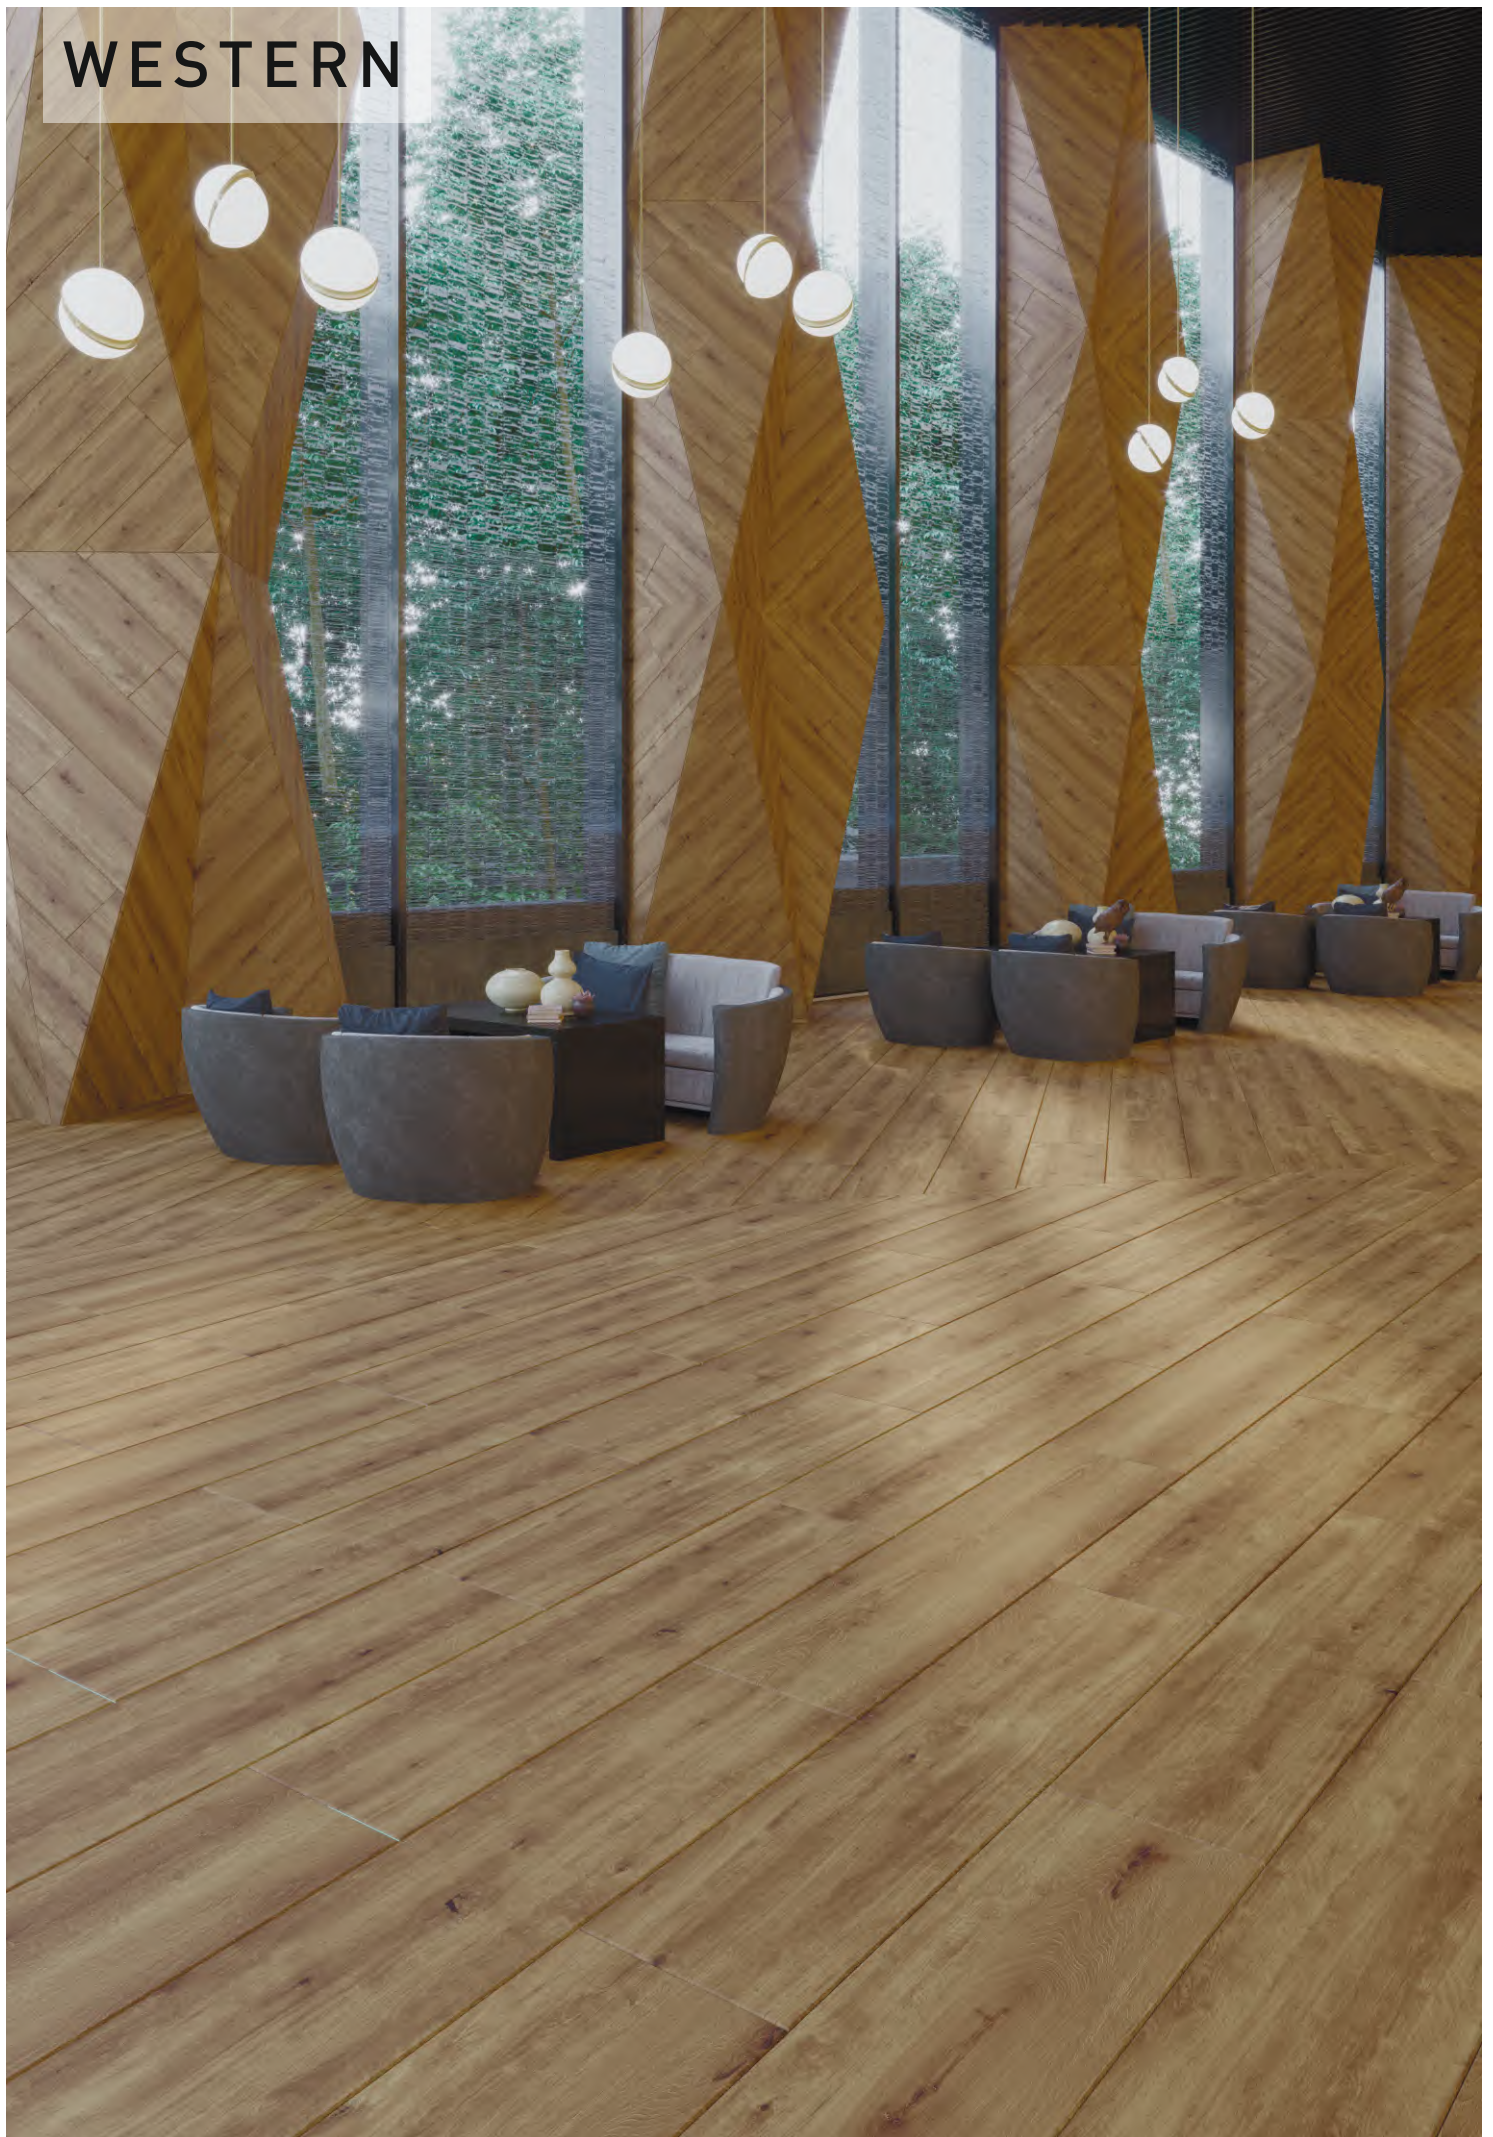

VIRGINIA Oak

WESTERN

ÜRÜN BOYUTLARI
PRODUCT SIZES

WESTERN

7
mm
THICKNESS

7MM

V2

inkjet