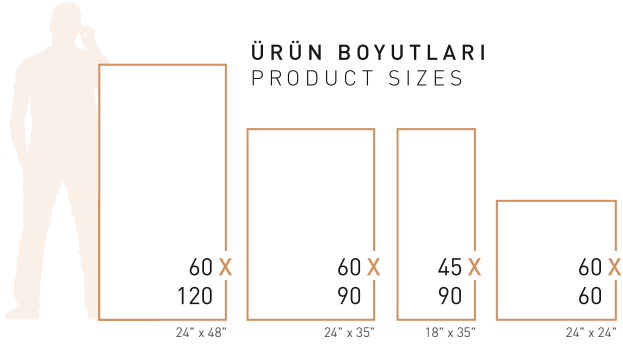

TRAVERTINE