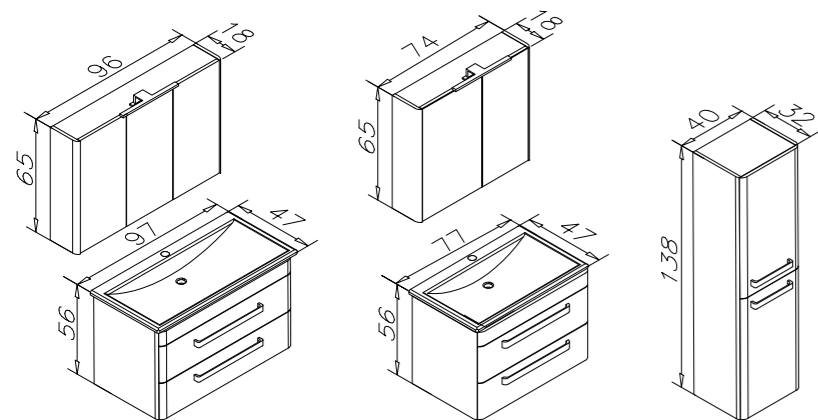

Mono 160cm Set
Macael

Mono 100cm Set
Albox

Albox

Macael

 Counter Top Ceramic Basin

 Body & Drawers; Melamine MDF

 Full Extension & Soft Close Drawers
Soft Close Doors
Partitioned Drawer
Internal Drawers
LED Mirror