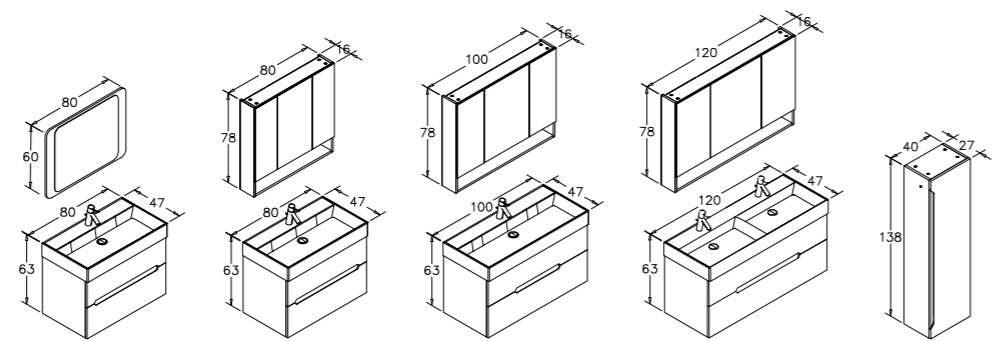

Malta 120cm Set
Matt Anthracite Lacquer

 Ceramic Basin

 Body & Drawers;
Matt Lacquer MDF

 Partitioned Drawer
Full Extension & Soft Close Drawers
Soft Close Doors
LED Mirror
Mirror Cabinet

MALTA

Matt Anthracite
Lacquer