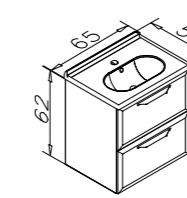

NUVOLA

It's beauty is hidden in its brightness

Ceramic Basin

Body & Drawers;
High Gloss Lacquer MDF

Full Extension & Soft Close Drawers
Soft Close Doors
Cabinet With Mirror & LED Light

Product Info Card