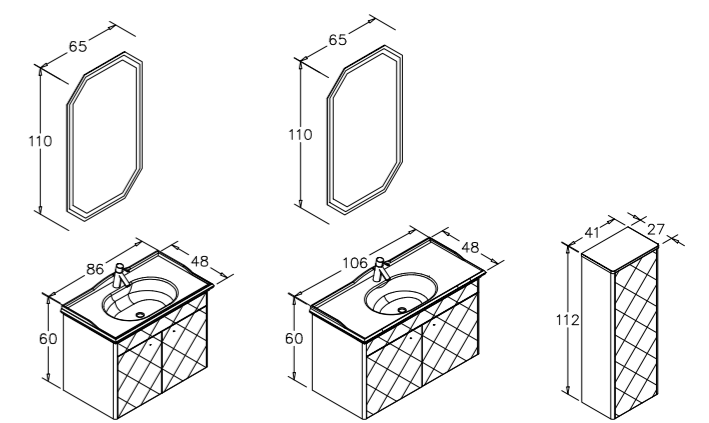

Dream 105cm Set
High Gloss Anthracite Lacquer

Dream 85cm Set
High Gloss Cappuccino Lacquer

-  Ceramic Basin
-  Body & Door;
High Gloss Lacquer MDF
-  Soft Close Doors
LED Mirror

Product Info Card

GLORY

In a hidden feeling.