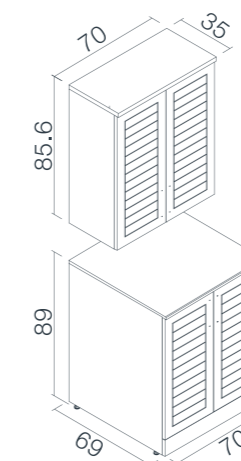

PERGE

WMC 70

Product Info Card

Body: Melamine MDF
Doors: High Gloss Lacquer MDF

Soft Close Doors

! Your washing machine
dimensions should be checked.