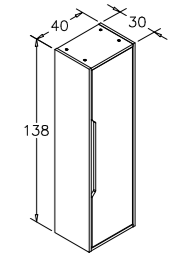

GALIA

Product Info Card

Counter Top Ceramic Basin

Full Extension & Soft Close Drawers
Soft Close Doors

Body & Doors; Melamine Particalboard
Counter; Tempered with Glass