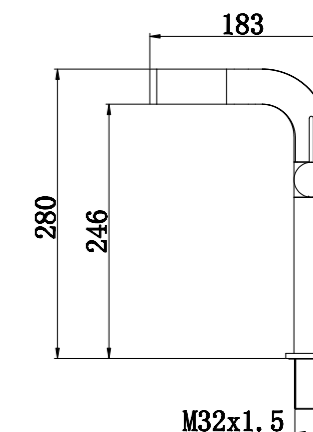

PREMIUM

BASIN FAUCET

- PR 1801G
  Black Gold
- PR 1801R
  Black Rose
- PR 1801C
  Black Chrome

> Ideal Working Pressure 5 Bar,
Water Flow Rate 8-10 lt/min.

! It is recommended to use filtered angle valve with products to prevent faucet damage due to all kind of pollution that may occur during installation.

+ Ceramic Cartridge Water Saving
%100 Brass

SHOWER SET

> 150cm Spiral Hose,
120cm Slide Pipe Length,
Single Function Hand Shower,
Ideal Working Pressure 5 Bar,
Water Flow Rate 10-12 lt/min.

- PR 2801G
  Black Gold
- PR 2801R
  Black Rose
- PR 2801C
  Black Chrome

ALICE

BASIN FAUCET

> Ideal Working Pressure 5 Bar,
Water Flow Rate 8-10 lt/min.

ALC 1201 BC
Black Chrome

KITCHEN FAUCET

> Ideal Working Pressure 5 Bar,
Water Flow Rate 8-10 lt/min.

ALC 3301 BC
Black Chrome

HIGH BASIN FAUCET

> Ideal Working Pressure 5 Bar,
Water Flow Rate 8-10 lt/min.

ALC 5301 BC
Black Chrome

+ Ceramic Cartridge Water Saving
%100 Brass

! It is recommended to use filtered angle valve with products to prevent faucet damage due to all kind of pollution that may occur during installation.

SOAP DISPENSER

PR 8711 BG
Black Gold

SOAP DISH

PR 8703 BG
Black Gold

TOOTHBRUSH HOLDER

PR 8702 BG
Black Gold

DOUBLE ROBE HOOK

PR 8701 BG
Black Gold

WIRE SPONGE HOLDER

PR 8716 BG
Black Gold

GLASS SHELF

PR 8710 BG
Siyah Altin

TOWEL HOLDER

PR 8705 BG
Black Gold

ROLL HOLDER WITH COVER

PR 8707 BG
Black Gold

TOILET BRUSH

PR 8709 BG
Black Gold

TOWEL BAR

PR 8724 BG
Black Gold

SOAP DISPENSER

ALC 1007 B
Black

SOAP DISH

ALC 1003 B
Black

TOOTHBRUSH HOLDER

ALC 1004 B
Black

SHELF

ALC 1001 B
Black

TOWEL BAR

ALC 1008 B
Black

ROLL HOLDER

ALC 1013 B
Black

DOUBLE ROBE HOOK

ALC 1020 B
Black

TOILET BRUSH

ALC 1031 B
Black