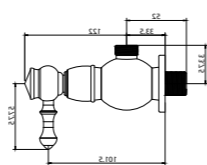

TOPKAPI

BASIN FAUCET

- TP 1482 B
  Black Antique
- TP 1452 G
  Gold (PVD)
- TP 1462 R
  Rose (PVD)
- TP 1472 C
  Chrome

> Ideal Working Pressure 5 Bar,
Water Flow Rate 10-12 lt/min

BASIN FAUCET SWAN

- TP 1448 B
  Black Antique
- TP 1451 G
  Gold (PVD)
- TP 1461 R
  Rose (PVD)
- TP 1471 C
  Chrome

> Ideal Working Pressure 5 Bar,
Water Flow Rate 10-12 lt/min

HIGH BASIN FAUCET

- TP 1483 B
  Black Antique
- TP 1453 G
  Gold (PVD)
- TP 1463 R
  Rose (PVD)
- TP 1473 C
  Chrome

> Ideal Working Pressure 5 Bar,
Water Flow Rate 10-12 lt/min

KITCHEN FAUCET

- TP 1488 B
  Black Antique
- TP 1458 G
  Gold (PVD)
- TP 1468 R
  Rose (PVD)
- TP 1478 C
  Chrome

SHOWER SET

> 150cm Spiral Hose,
120cm Slide Pipe Length,
Single Function Hand Shower,
Ideal Working Pressure 5 Bar,
Water Flow Rate 10-12 lt/min

- TP 1480 B
  Black Antique
- TP 1440 G
  Gold (PVD)
- TP 1460 R
  Rose (PVD)
- TP 1477 C
  Chrome

TAP

> 23mm Packing

- TP 162 B
  Black Antique
- TP 182 G
  Gold (PVD)
- TP 192 R
  Rose (PVD)
- TP 172 C
  Chrome

ANGLE TAP

> 23mm Packing
Installation Connecting G1/2

- TP 161 B
  Black Antique
- TP 181 G
  Gold (PVD)
- TP 191 R
  Rose (PVD)
- TP 171 C
  Chrome

ACCESSORIES

SOAP DISPENSER

- TP 55504 G
  Gold (PVD)
- TP 44404 R
  Rose (PVD)

SOAP DISH

- TP 55503 G
  Gold (PVD)
- TP 44403 R
  Rose (PVD)

TOOTHBRUSH HOLDER

- TP 55502 G
  Gold (PVD)
- TP 44402 R
  Rose (PVD)

GLASS SHELF

- TP 55501 G
  Gold (PVD)
- TP 44401 R
  Rose (PVD)

TOWEL BAR

- TP 55506 G
  Gold (PVD)
- TP 44406 R
  Rose (PVD)

TOWEL HOLDER

- TP 55507 G
  Gold (PVD)
- TP 44407 R
  Rose (PVD)

DOUBLE ROBE HOOK

- TP 55508 G
  Gold (PVD)
- TP 44408 R
  Rose (PVD)

ROLL HOLDER WITH COVER

- TP 55509 G
  Gold (PVD)
- TP 44409 R
  Rose (PVD)

TOILET BRUSH

- TP 55510 G
  Gold (PVD)
- TP 44410 R
  Rose (PVD)