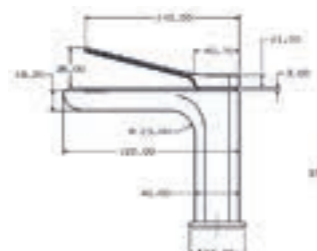

ROLL HOLDER WITH COVER

TRN 60109
Black Antique

TOILET BRUSH

TRN 60110
Black Antique

MODERNA

BASIN FAUCET

- MDR 73106 BG
Brush Gold (PVD)
- MDR 73106 GR
Brush Grey (PVD)
- MDR 73106 B
Black
- MDR 73106 C
Chrome