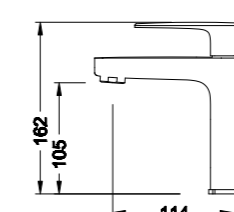

> Ideal Working Pressure 5 Bar,
Water Flow Rate 10-12 lt/min