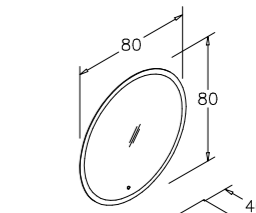

 Ceramic Basin

 Partitioned Drawer
Full Extension & Soft Close Drawers
Soft Close Doors
LED Mirror with Touch Sensor

 Body & Drawers;
Melamine Particalboard

Dublin

Glasgow

NUVOLO

Nuvola 100cm Set
High Gloss White Lacquer