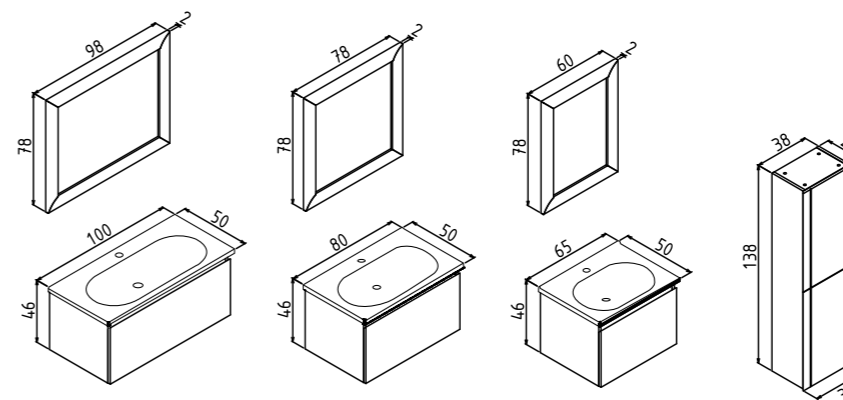

Sidney 60cm Set
Retro Silver

BOSTON

As precious and showy as you

Boston 100cm Set
White/Gold Leaf

Boston 80cm Set
White/Silver Leaf

 Ceramic Basin

 Body; Melamine Particalboard
Drawer; MDF Wrapping

 Full Extension & Soft Close Drawers
Soft Close Doors