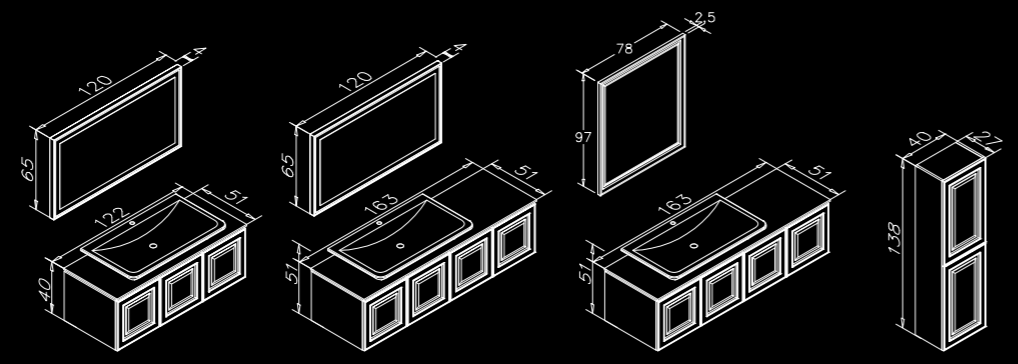

STYLE

it's your classic, and indispensable

Product Info Card

Counter Top Ceramic Basin

Body & Doors; High Gloss Lacquer
MDF,
Acrylic Counter Top

Soft Close Doors
LED Mirror