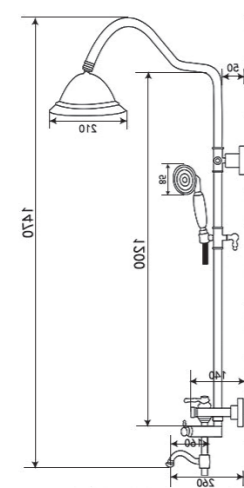

TAP

> 23mm Packing

- TP 162 B
  Black Antique
- TP 182 G
  Gold (PVD)
- TP 192 R
  Rose (PVD)
- TP 172 C
  Chrome

ANGLE TAP

> 23mm Packing
Installation Connecting G1/2

- TP 161 B
  Black Antique
- TP 181 G
  Gold (PVD)
- TP 191 R
  Rose (PVD)
- TP 171 C
  Chrome