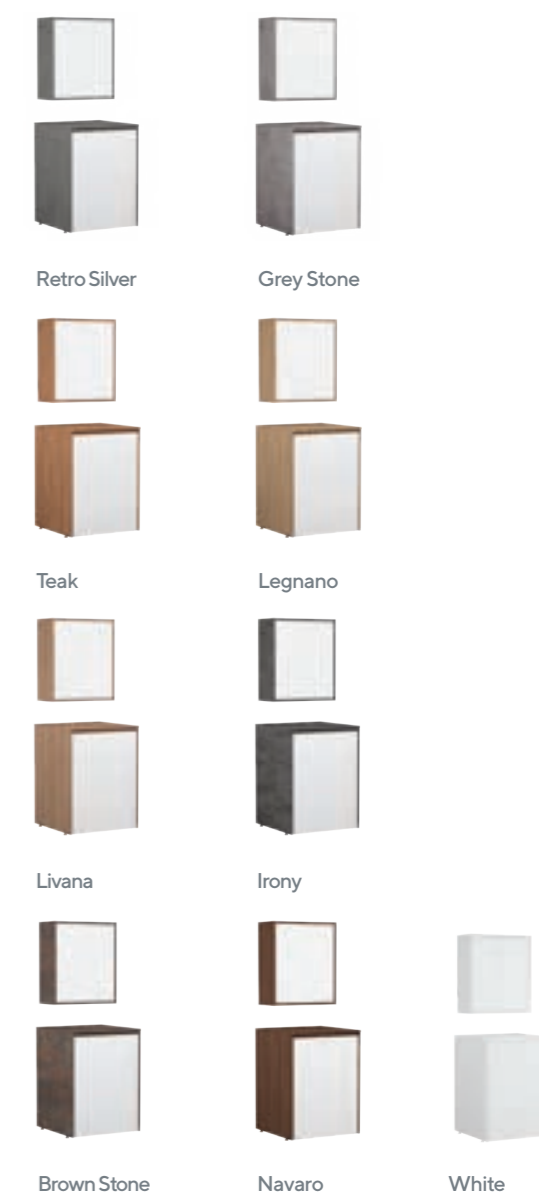

 Body; Melamine Particalboard
Door; Glossy Lacquer MDF

 Soft Close Doors

WMC 65

 Your washing machine dimensions should be checked.

Product Info Card

WMC 70

 Your washing machine dimensions should be checked.