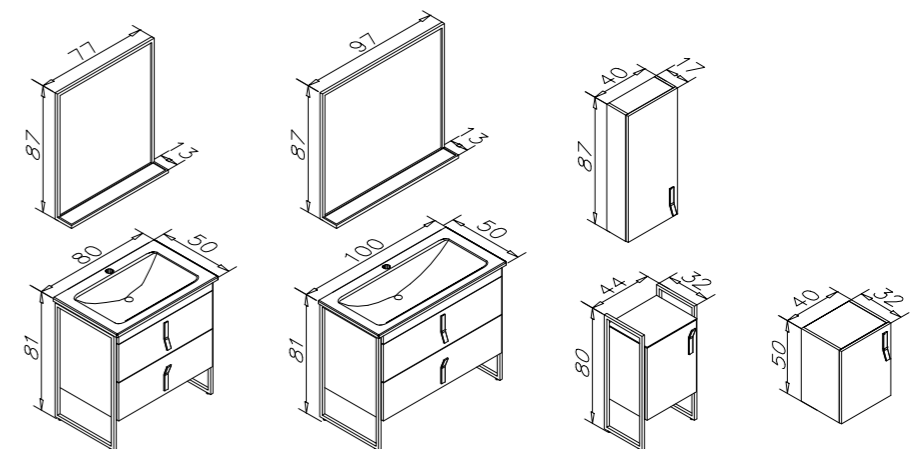

Ürün Bilgi Kartı