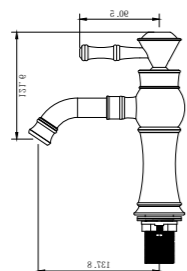

- TP 1482 B
  Black Antique
- TP 1452 G
  Gold (PVD)
- TP 1462 R
  Rose (PVD)
- TP 1472 C
  Chrome

> Ideal Working Pressure 5 Bar,
Water Flow Rate 10-12 lt/min