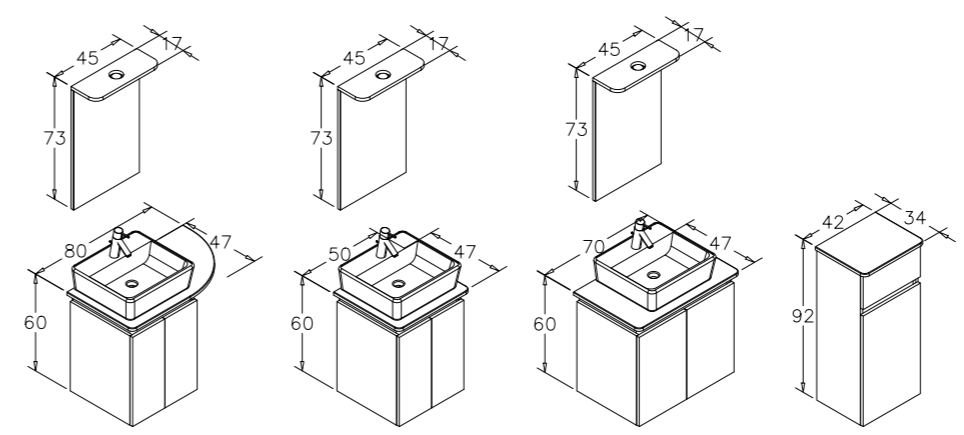

Panama 80cm Set
White

Panama 70cm Set
White

PANAMA

relieve!

-  Counter Top Ceramic Basin
-  Body; Melamine MDF
Door; High Gloss PET MDF
Counter; Termoform MDF
-  Soft Close Doors
LED Spot Mirror

Product Info Card