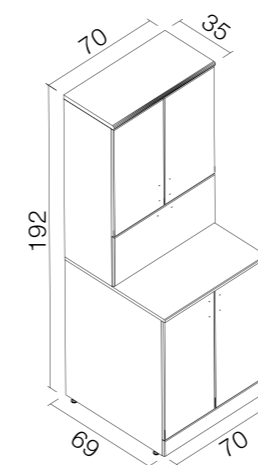

TR 9009B - BERGAMA
45x65cm Mirror with LED Light

Body; Melamine MDF
Door; High Gloss Melamine Particalboard

! Your washing machine dimensions should be checked.

Product Info Card

Body; Melamine MDF
Door; High Gloss Lacquer MDF

! Your washing machine dimensions should be checked.

Product Info Card