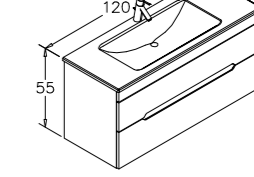

VARNA

Clear lines of life.

Ceramic Basin

Body & Drawers; Matt Lacquer MDF

Full Extension & Soft Close Drawers
Soft Close Doors
Cabinet With Mirror & LED Light

Product Info Card