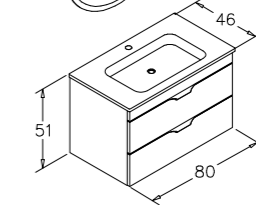

 Ceramic Basin

 Partitioned Drawer
Full Extension & Soft Close Drawers
Soft Close Doors
LED Mirror with Touch Sensor

 Body & Drawers;
Melamine Particalboard

Dublin

Glasgow

NUVOLO

Nuvola 100cm Set
High Gloss White Lacquer