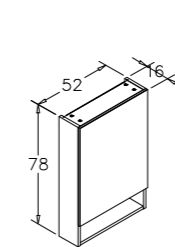

Ceramic Basin

Melamine Particalboard Or High Gloss White PET MDF

Full Extension & Soft Close Drawers
Soft Close Doors
Mirror Cabinet