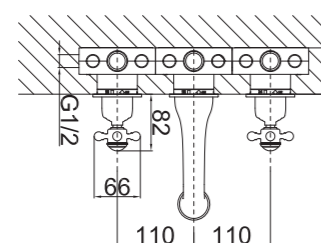

> Ideal Working Pressure 5 Bar,
Water Flow Rate 8-10 lt/min.