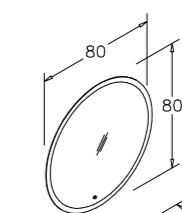

 Ceramic Basin

 Partitioned Drawer
Full Extension & Soft Close Drawers
Soft Close Doors
LED Mirror with Touch Sensor

 Body & Drawers;
Melamine Particalboard

Dublin

Glasgow

NUVOLO

Nuvola 100cm Set
High Gloss White Lacquer