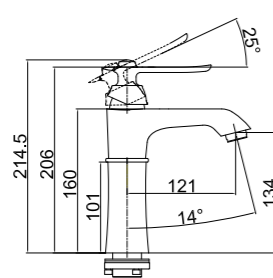

- PR 1801G
  Black Gold
- PR 1801R
  Black Rose
- PR 1801C
  Black Chrome