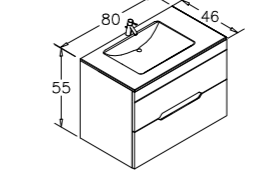

VARNA

Clear lines of life.

Ceramic Basin

Body & Drawers; Matt Lacquer MDF

Full Extension & Soft Close Drawers
Soft Close Doors
Cabinet With Mirror & LED Light

Product Info Card