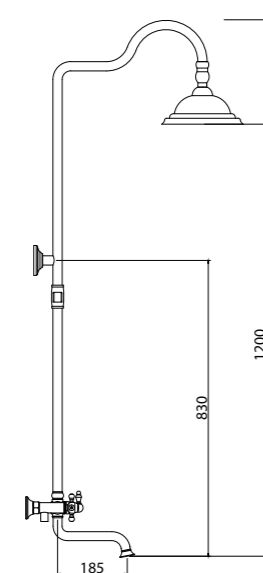

SHOWER SET

> 150cm Spiral Hose,
120cm Slide Pipe Length,
Single Function Hand Shower,
Ideal Working Pressure 5 Bar,
Water Flow Rate 10-12lt/min.

- TR 2400G Gold (PVD)
- TR 2400R Rose (PVD)
- TR 1400C Chrome