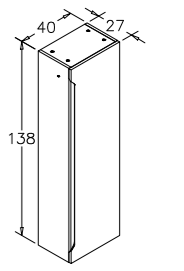

VARNA

Clear lines of life.

Ceramic Basin

Body & Drawers; Matt Lacquer MDF

Full Extension & Soft Close Drawers
Soft Close Doors
Cabinet With Mirror & LED Light

Product Info Card