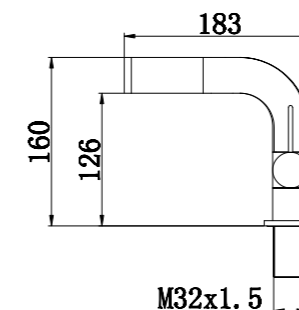

> Ideal Working Pressure 5 Bar,
Water Flow Rate 8-10 lt/min.

ALC 1201 BC
Black Chrome