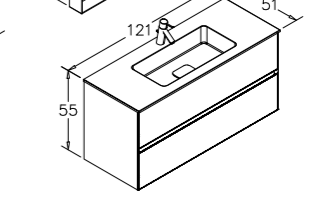

Ceramic Basin

Body & Drawers; Matt Lacquer MDF

Full Extension & Soft Close Drawers
Soft Close Doors
LED Mirror