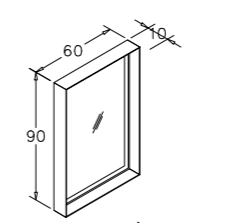

Ceramic Basin

Body & Drawers; Matt Lacquer MDF

Full Extension & Soft Close Drawers
Soft Close Doors
LED Mirror