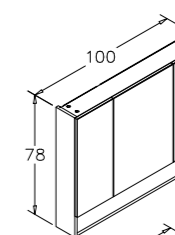

Tesbih Walnut

Morgana Cherry

High Gloss White

Ceramic Basin

Melamine Particalboard Or High Gloss White PET MDF

Full Extension & Soft Close Drawers
Soft Close Doors
Mirror Cabinet

Product Info Card

Knidos 70cm Set
Legnano