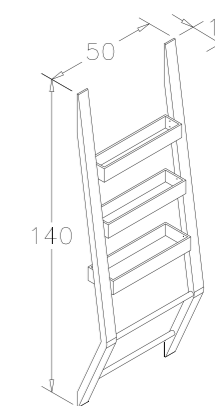

STORAGE

AGORA

TOWEL HOLDER

Matt Lacquer
MDF

Product Info Card

PERGE

WMC 70

Product Info Card

Body: Melamine MDF
Doors: High Gloss Lacquer MDF

Soft Close Doors

! Your washing machine
dimensions should be checked.