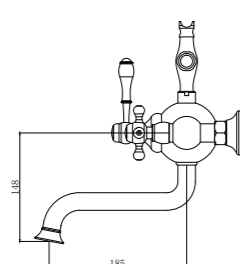

> 150cm Spiral Hose,
Single Function Hand Shower,
Ideal Working Pressure 5 Bar,
Water Flow Rate 10-12lt/min