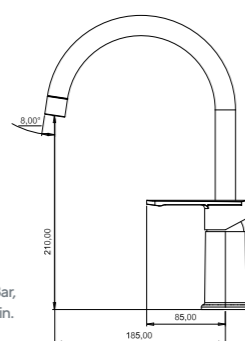

TLP3300 C
Chrome

> Ideal Working Pressure 5 Bar,
Water Flow Rate 8-10 lt/min.