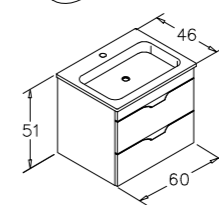

 Ceramic Basin

 Partitioned Drawer
Full Extension & Soft Close Drawers
Soft Close Doors
LED Mirror with Touch Sensor

 Body & Drawers;
Melamine Particalboard

Dublin

Glasgow

NUVOLO

Nuvola 100cm Set
High Gloss White Lacquer