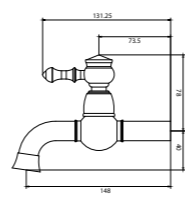

TOPKAPI

BASIN FAUCET

- TP 1482 B
  Black Antique
- TP 1452 G
  Gold (PVD)
- TP 1462 R
  Rose (PVD)
- TP 1472 C
  Chrome

> Ideal Working Pressure 5 Bar,
Water Flow Rate 10-12 lt/min

BASIN FAUCET SWAN

- TP 1448 B
  Black Antique
- TP 1451 G
  Gold (PVD)
- TP 1461 R
  Rose (PVD)
- TP 1471 C
  Chrome

> Ideal Working Pressure 5 Bar,
Water Flow Rate 10-12 lt/min

HIGH BASIN FAUCET

- TP 1483 B
  Black Antique
- TP 1453 G
  Gold (PVD)
- TP 1463 R
  Rose (PVD)
- TP 1473 C
  Chrome

> Ideal Working Pressure 5 Bar,
Water Flow Rate 10-12 lt/min

KITCHEN FAUCET

- TP 1488 B
  Black Antique
- TP 1458 G
  Gold (PVD)
- TP 1468 R
  Rose (PVD)
- TP 1478 C
  Chrome

SHOWER SET

> 150cm Spiral Hose,
120cm Slide Pipe Length,
Single Function Hand Shower,
Ideal Working Pressure 5 Bar,
Water Flow Rate 10-12 lt/min

- TP 1480 B
  Black Antique
- TP 1440 G
  Gold (PVD)
- TP 1460 R
  Rose (PVD)
- TP 1477 C
  Chrome

TAP

> 23mm Packing

- TP 162 B
  Black Antique
- TP 182 G
  Gold (PVD)
- TP 192 R
  Rose (PVD)
- TP 172 C
  Chrome

ANGLE TAP

> 23mm Packing
Installation Connecting G1/2

- TP 161 B
  Black Antique
- TP 181 G
  Gold (PVD)
- TP 191 R
  Rose (PVD)
- TP 171 C
  Chrome

ACCESSORIES

SOAP DISPENSER

- TP 55504 G
  Gold (PVD)
- TP 44404 R
  Rose (PVD)

SOAP DISH

- TP 55503 G
  Gold (PVD)
- TP 44403 R
  Rose (PVD)

TOOTHBRUSH HOLDER

- TP 55502 G
  Gold (PVD)
- TP 44402 R
  Rose (PVD)

GLASS SHELF

- TP 55501 G
  Gold (PVD)
- TP 44401 R
  Rose (PVD)

TOWEL BAR

- TP 55506 G
  Gold (PVD)
- TP 44406 R
  Rose (PVD)

TOWEL HOLDER

- TP 55507 G
  Gold (PVD)
- TP 44407 R
  Rose (PVD)

DOUBLE ROBE HOOK

- TP 55508 G
  Gold (PVD)
- TP 44408 R
  Rose (PVD)

ROLL HOLDER WITH COVER

- TP 55509 G
  Gold (PVD)
- TP 44409 R
  Rose (PVD)

TOILET BRUSH

- TP 55510 G
  Gold (PVD)
- TP 44410 R
  Rose (PVD)