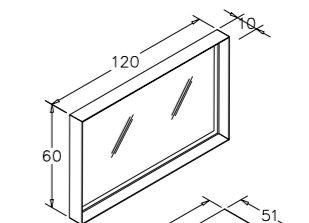

Ceramic Basin

Body & Drawers; Matt Lacquer MDF

Full Extension & Soft Close Drawers
Soft Close Doors
LED Mirror