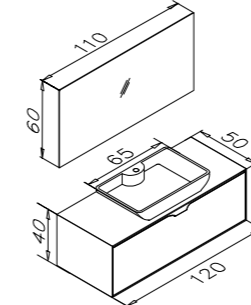

Mono 160cm Set
Macael

Mono 100cm Set
Albox

Albox

Macael

 Counter Top Ceramic Basin

 Body & Drawers; Melamine MDF

 Full Extension & Soft Close Drawers
Soft Close Doors
Partitioned Drawer
Internal Drawers
LED Mirror