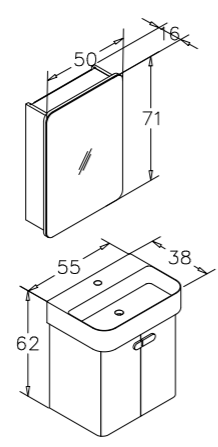

ORBIT

Mirror Cabinet
Soft Close Doors