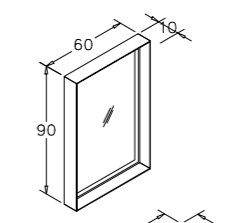

Ceramic Basin

Body & Drawers; Matt Lacquer MDF

Full Extension & Soft Close Drawers
Soft Close Doors
LED Mirror