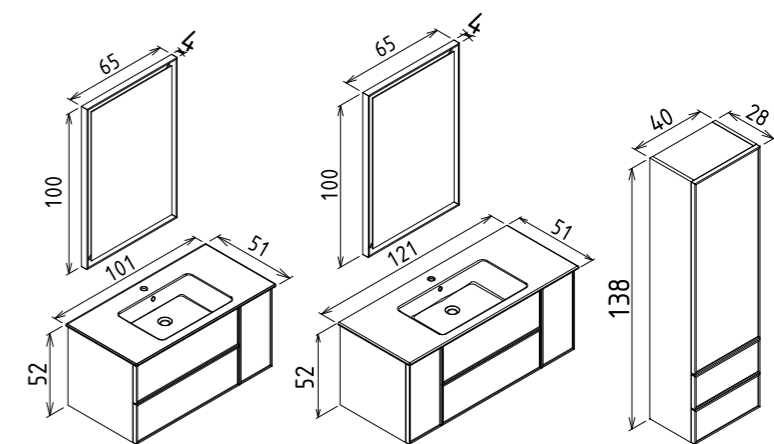

Matt White Lacquer

Ceramic Basin

Body & Drawers; Matt Lacquer MDF

Full Extension & Soft Close Drawers
LED Mirror With Motion Sensor
Push - Open, Full Extension & Soft
Close Doors

Product Info Card

Bastle 65cm Set
Matt Anthracite