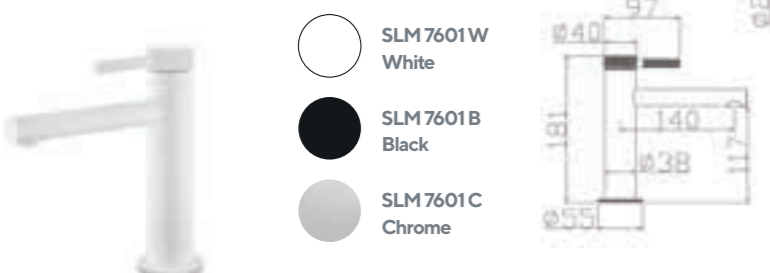

SLIM

BASIN FAUCET