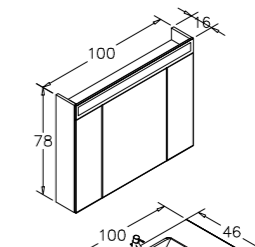

VARNA

Clear lines of life.

Ceramic Basin

Body & Drawers; Matt Lacquer MDF

Full Extension & Soft Close Drawers
Soft Close Doors
Cabinet With Mirror & LED Light

Product Info Card