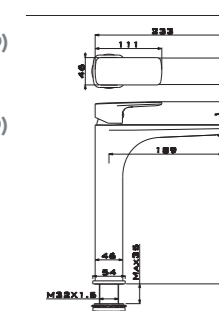

- ZGM 2570 BG
  Brush Gold (PVD)
- ZGM 2570 GR
  Brush Grey (PVD)
- ZGM 2570 CP
  Copper
- ZGM 2570 B
  Black
- ZGM 2570 W
  White

> Ideal Working Pressure 5 Bar,
Water Flow Rate 10-12 lt/min