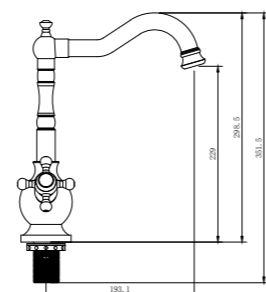

> Swivel Spout
Ideal Working Pressure 5 Bar,
Water Flow Rate 6-8lt/min