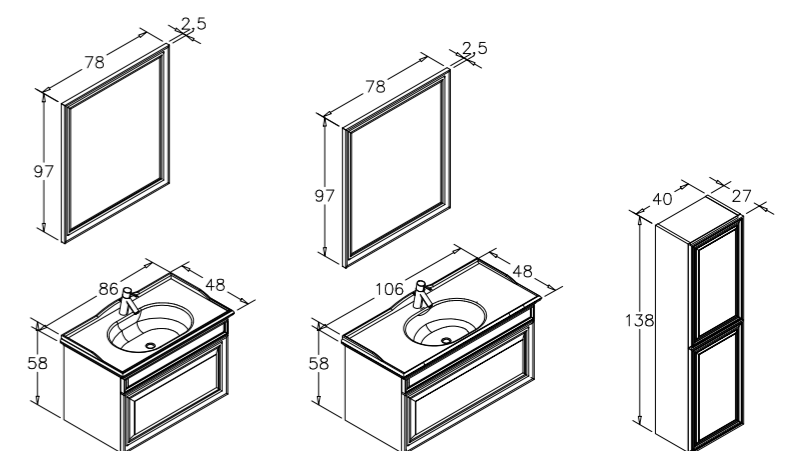

DESIGN

Traditional posture noble touch.

Ceramic Basin

Body & Drawers; Matt Lacquer MDF

Full Extension & Soft Close Drawers
Soft Close Doors