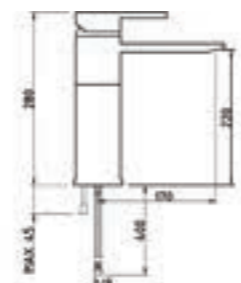

TULIP

BASIN FAUCET

> Ideal Working Pressure 5 Bar,
Water Flow Rate 8-10 lt/min.

HIGH BASIN FAUCET

> Ideal Working Pressure 5 Bar,
Water Flow Rate 8-10 lt/min.

KITCHEN FAUCET

> Ideal Working Pressure 5 Bar,
Water Flow Rate 8-10 lt/min.

BATH FAUCET

PERGAMON

SOAP DISPENSER

SOAP DISH

TOOTHBRUSH HOLDER

GLASS SHELF

TOWEL BAR

TOWEL HOLDER

DOUBLE ROBE HOOK

ROZA ACCESSORIES

SOAP DISPENSER

SOAP DISH

TOOTHBRUSH HOLDER

TOWEL HOLDER

DOUBLE ROBE HOOK

GLASS SHELF

ROLL HOLDER WITH COVER

ROBE HOLDER

TOILET BRUSH

ROLL HOLDER WITH COVER

TOILET BRUSH

PVD Coating
%100 Brass