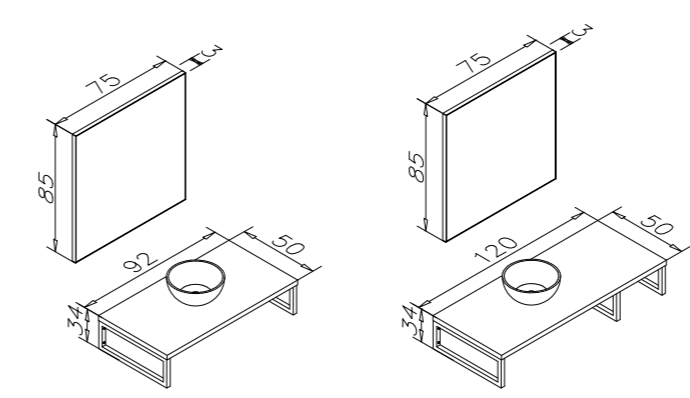

Knidos 90cm Set
Navaro

Kestel 120cm Set
Oak

KESTEL

Original and calm.
life itself.

-  Counter Top Ceramic Basin
-  Body; Metal Leg, 30mm MDF
Naturel Veneer

Oak

Walnut

Product Info Card