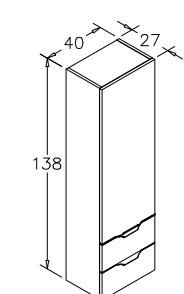

 Ceramic Basin

 Partitioned Drawer
Full Extension & Soft Close Drawers
Soft Close Doors
LED Mirror with Touch Sensor

 Body & Drawers;
Melamine Particalboard

Dublin

Glasgow

NUVOLO

Nuvola 100cm Set
High Gloss White Lacquer