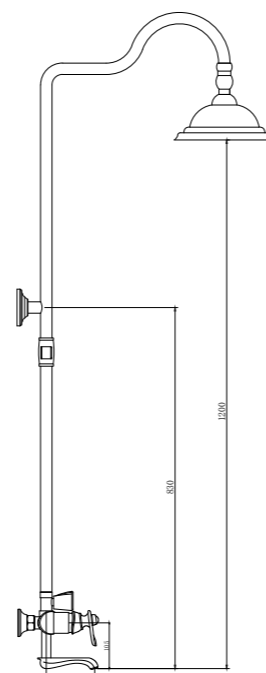

+ Ceramic Cartridge Water Saving
%100 Brass

SHOWER SET

> 150cm Spiral Hose,
120cm Slide Pipe Length,
Single Function Hand Shower,
Ideal Working Pressure 5 Bar,
Water Flow Rate 10-12 lt/min.

-  PR 2801G
Black Gold
-  PR 2801R
Black Rose
-  PR 2801C
Black Chrome