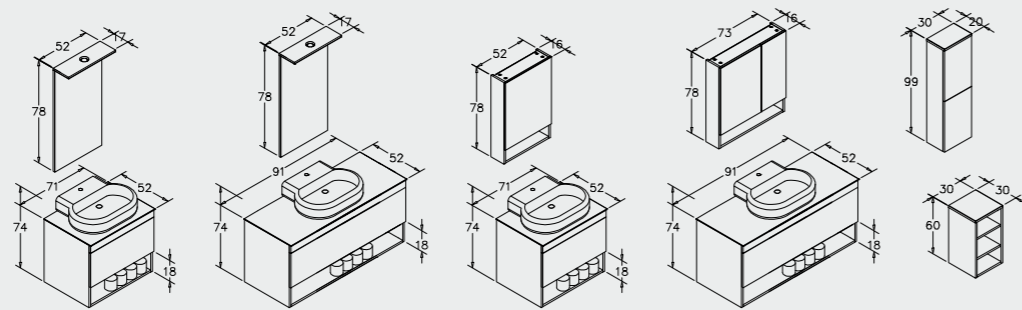

KNIDOS

Knidos 70cm Set
White

KNIDOS

Modern, aesthetic and urban

Product Info Card

-  Counter Top Ceramic Basin
-  Body & Drawers; Melamine Partical-board Tempered Counter Top Glass
-  Full Extension & Soft Close Drawers
-  LED Spot Mirror
-  Mirror Cabinet
-  Soft Close Doors