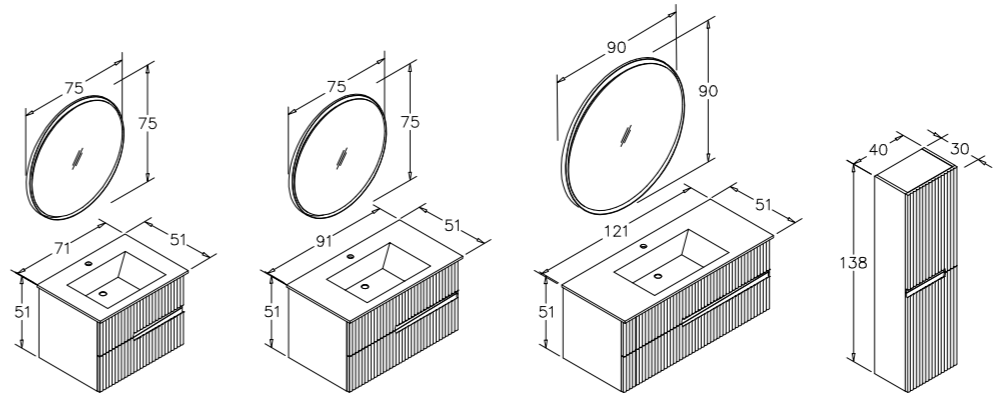

- Ceramic Basin
- Body & Drawers;
  Matt Lacquer MDF
- Partitioned Drawer Full Extension &
  Soft Close Drawers
- LED Mirror

Product Info Card