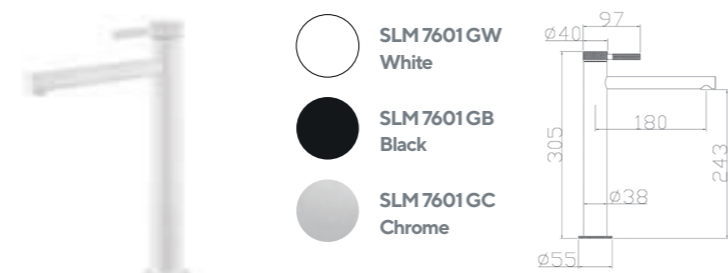

HIGH BASIN FAUCET