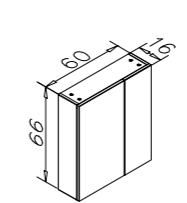

NUVOLA

It's beauty is hidden in its brightness

Ceramic Basin

Body & Drawers;
High Gloss Lacquer MDF

Full Extension & Soft Close Drawers
Soft Close Doors
Cabinet With Mirror & LED Light

Product Info Card