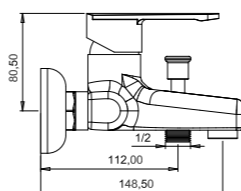

TULIP

BASIN FAUCET

> Ideal Working Pressure 5 Bar,
Water Flow Rate 8-10 lt/min.

HIGH BASIN FAUCET

> Ideal Working Pressure 5 Bar,
Water Flow Rate 8-10 lt/min.

KITCHEN FAUCET

> Ideal Working Pressure 5 Bar,
Water Flow Rate 8-10 lt/min.

BATH FAUCET

PERGAMON

SOAP DISPENSER

SOAP DISH

TOOTHBRUSH HOLDER

GLASS SHELF

TOWEL BAR

TOWEL HOLDER

DOUBLE ROBE HOOK

ROZA ACCESSORIES

SOAP DISPENSER

SOAP DISH

TOOTHBRUSH HOLDER

TOWEL HOLDER

DOUBLE ROBE HOOK

GLASS SHELF

ROLL HOLDER WITH COVER

ROBE HOLDER

TOILET BRUSH

ROLL HOLDER WITH COVER

TOILET BRUSH

PVD Coating
%100 Brass