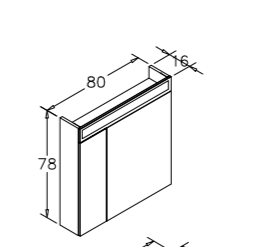

VARNA

Clear lines of life.

Ceramic Basin

Body & Drawers; Matt Lacquer MDF

Full Extension & Soft Close Drawers
Soft Close Doors
Cabinet With Mirror & LED Light

Product Info Card