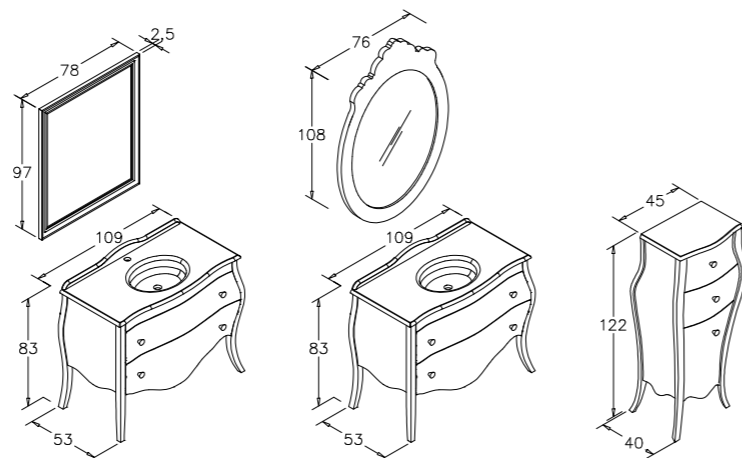

P R E S T I G E

like an invitation to dance.

Countertop Marble With Under-counter Ceramic Basin

Body & Drawers; High Gloss or Gold Leaf Lacquer MDF, Top; Natural Marble

Full Extension & Soft Close Drawers
Partitioned Drawer

Product Info Card