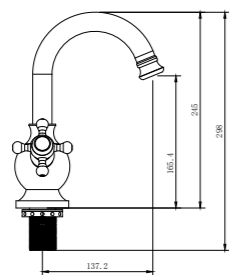

> Swivel Spout
Ideal Working Pressure 5 Bar,
Water Flow Rate 6-8lt/min