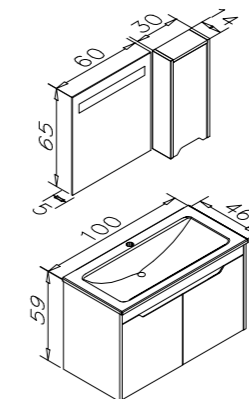

LAGO

To be desired simplicity,
peace of limpidness