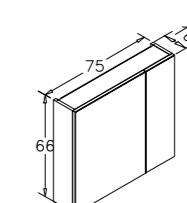

NUVOLA

It's beauty is hidden in its brightness

Ceramic Basin

Body & Drawers;
High Gloss Lacquer MDF

Full Extension & Soft Close Drawers
Soft Close Doors
Cabinet With Mirror & LED Light

Product Info Card