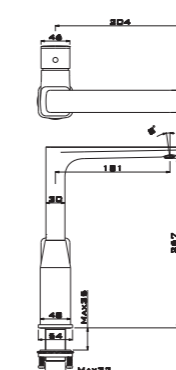

- ZGM 3570 BG
  Brush Gold (PVD)
- ZGM 3570 GR
  Brush Grey (PVD)
- ZGM 3570 CP
  Copper
- ZGM 3570 B
  Black
- ZGM 3570 W
  White

> Ideal Working Pressure 5 Bar,
Water Flow Rate 10-12 lt/min