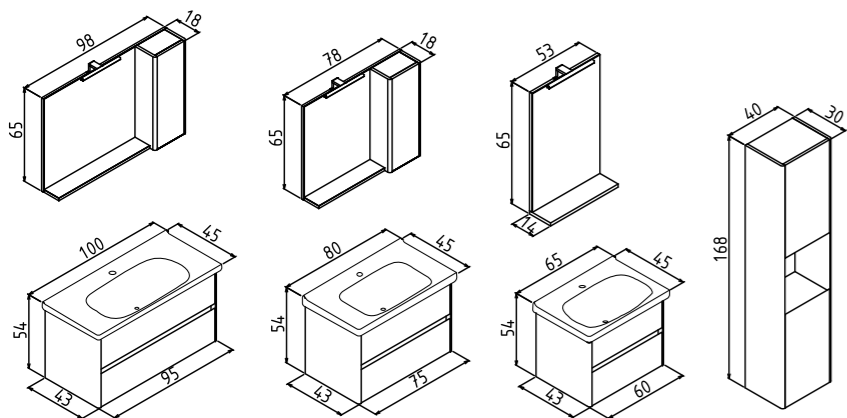

DUDEN

STONE

indispensable simplicity of naturalness

Product Info Card

Ceramic Basin

Body & Drawers;
Termoform Wrapping PVC MDF

Full Extension & Soft Close Drawers
Soft Close Doors
Partitioned Drawer
Mirror Cabinet with IP44 Cabinet Lighting