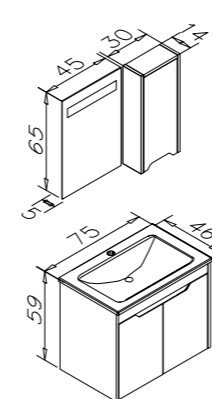

LAGO

To be desired simplicity,
peace of limpidness