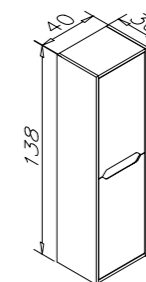

LAGO

To be desired simplicity,
peace of limpidness