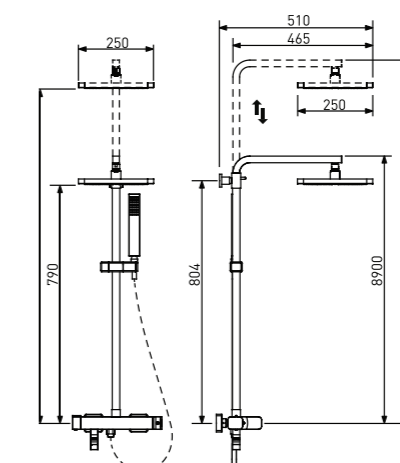

SHOWER SET

> 150cm Spiral Hose,
120cm Slide Pipe Length,
Single Function Hand Shower,
Ideal Working Pressure 5 Bar,
Water Flow Rate 10-12 lt/min

- ZGM 5570 BG
Brush Gold (PVD)
- ZGM 5570 GR
Brush Grey (PVD)
- ZGM 5570 CP
Black
- ZGM 5570 W
White