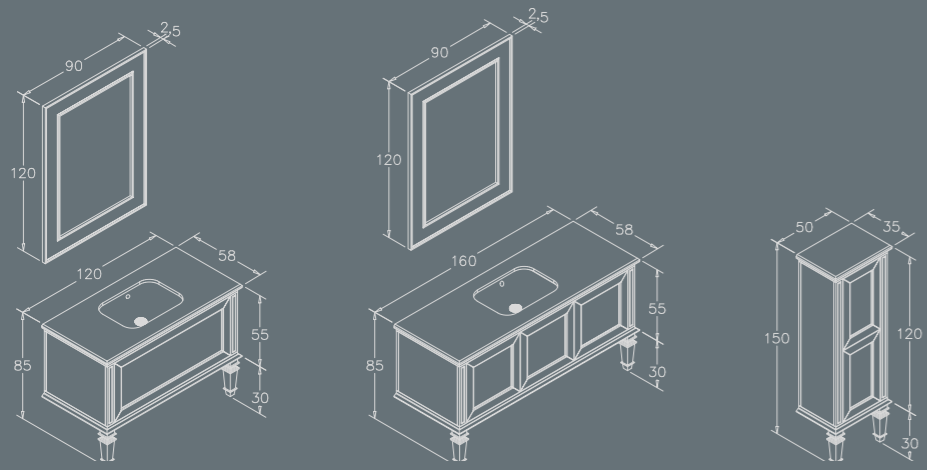

Product Info Card

Undercounter Ceramic Basin

Body & Drawers; Matt Lacquer MDF,
Top: Natural Marble

Push - Open, Full Extension & Soft Close Drawer
Soft Close Doors