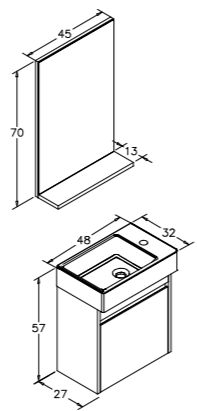

Ceramic Basin

Soft Close Doors

Body; Melamine MDF
Door; High Gloss Lacquer