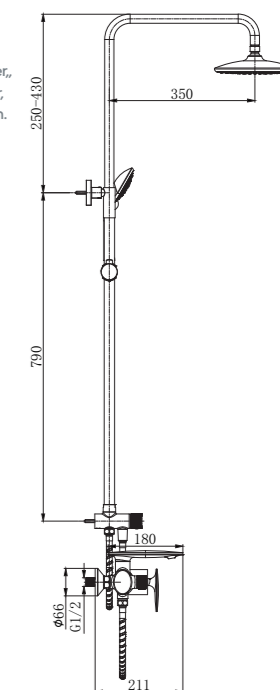

SHOWER SET

150cm Spiral Hose,
120cm Slide Pipe Length,
Single Function Hand Shower,
Ideal Working Pressure 5 Bar,
Water Flow Rate 10-12 lt/min.

NS 2250 WC
White-Chrome

NS 2251 BC
Black-Chrome

SOAP DISPENSER