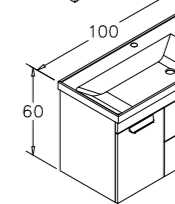

Tesbih Walnut

Morgana Cherry

High Gloss White

Ceramic Basin

Melamine Particalboard Or High Gloss White PET MDF

Full Extension & Soft Close Drawers
Soft Close Doors
Mirror Cabinet

Product Info Card

Knidos 70cm Set
Legnano