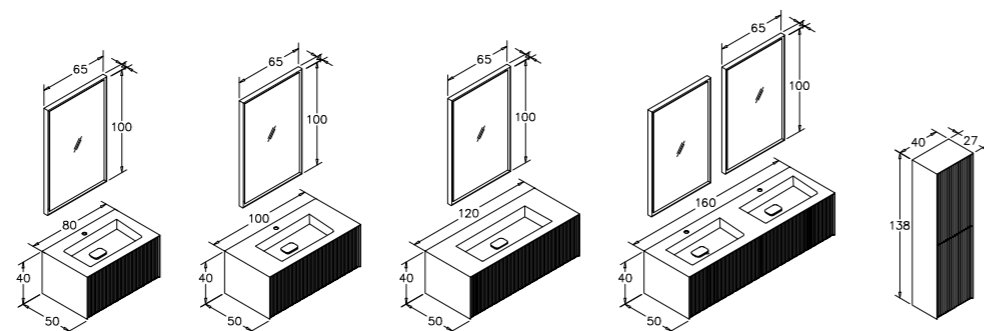

Product Info Card

Life to place, comfort to life.

Ürün Bilgi Kartı

 Acrylic Basin

 Body; Acrylic Countertop Drawers; Matt Lacquer MDF

 Push - Open, Full Extension & Soft Close Drawer
LED Mirror With Motion Sensor