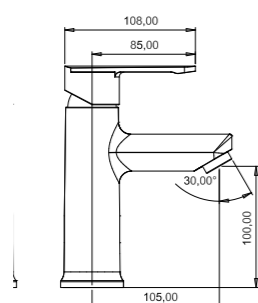

TULIP

BASIN FAUCET

> Ideal Working Pressure 5 Bar,
Water Flow Rate 8-10 lt/min.

HIGH BASIN FAUCET

> Ideal Working Pressure 5 Bar,
Water Flow Rate 8-10 lt/min.

KITCHEN FAUCET

> Ideal Working Pressure 5 Bar,
Water Flow Rate 8-10 lt/min.

BATH FAUCET

PERGAMON

SOAP DISPENSER

SOAP DISH

TOOTHBRUSH HOLDER

GLASS SHELF

TOWEL BAR

TOWEL HOLDER

DOUBLE ROBE HOOK

ROZA ACCESSORIES

SOAP DISPENSER

SOAP DISH

TOOTHBRUSH HOLDER

TOWEL HOLDER

DOUBLE ROBE HOOK

GLASS SHELF

ROLL HOLDER WITH COVER

ROBE HOLDER

TOILET BRUSH

ROLL HOLDER WITH COVER

TOILET BRUSH

PVD Coating
%100 Brass