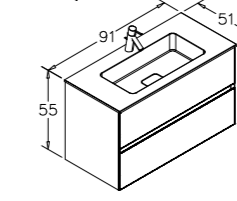

Ceramic Basin

Body & Drawers; Matt Lacquer MDF

Full Extension & Soft Close Drawers
Soft Close Doors
LED Mirror