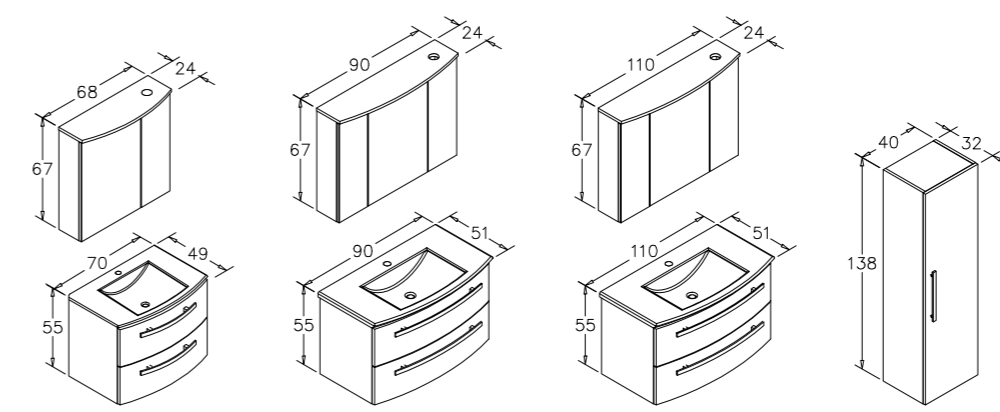

Product Info Card

Ceramic Basin

Body & Drawers;
High Gloss Lacquer MDF

Full Extension & Soft Close Drawers
Cabinet With Mirror & LED Light