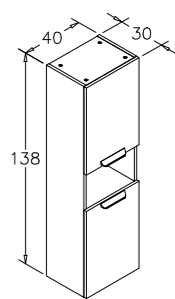

Ceramic Basin

Melamine Particalboard Or High Gloss White PET MDF

Full Extension & Soft Close Drawers
Soft Close Doors
Mirror Cabinet