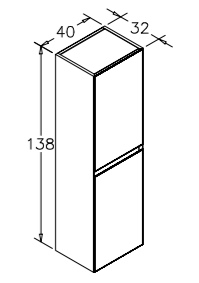

Ceramic Basin

Body & Drawers; Matt Lacquer MDF

Full Extension & Soft Close Drawers
Soft Close Doors
LED Mirror