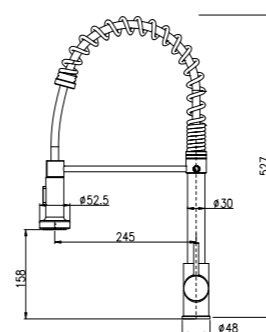

Chrome Coating
Ceramic Cartridge %100 Brass

It is recommended to use filtered angle valve with products to prevent faucet damage due to all kind of pollution that may occur during installation.