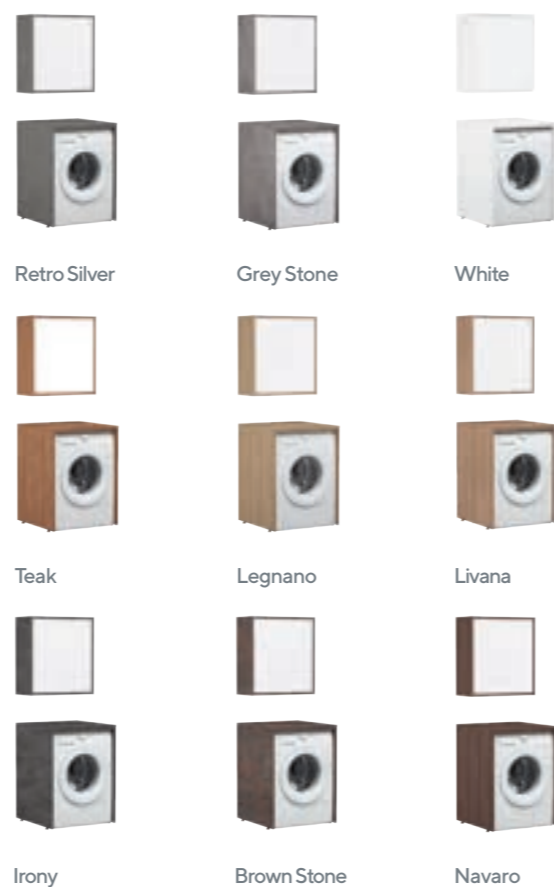

 Body; Melamine Particalboard
Door; Glossy Lacquer MDF

 Soft Close Doors

WMC 65

 Your washing machine dimensions should be checked.

Product Info Card

WMC 70

 Your washing machine dimensions should be checked.