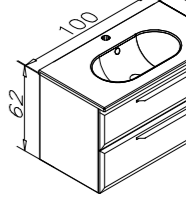

NUVOLA

It's beauty is hidden in its brightness

Ceramic Basin

Body & Drawers;
High Gloss Lacquer MDF

Full Extension & Soft Close Drawers
Soft Close Doors
Cabinet With Mirror & LED Light

Product Info Card