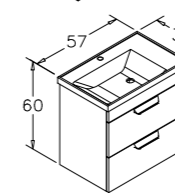

Tesbih Walnut

Morgana Cherry

High Gloss White

Ceramic Basin

Melamine Particalboard Or High Gloss White PET MDF

Full Extension & Soft Close Drawers
Soft Close Doors
Mirror Cabinet

Product Info Card

Knidos 70cm Set
Legnano