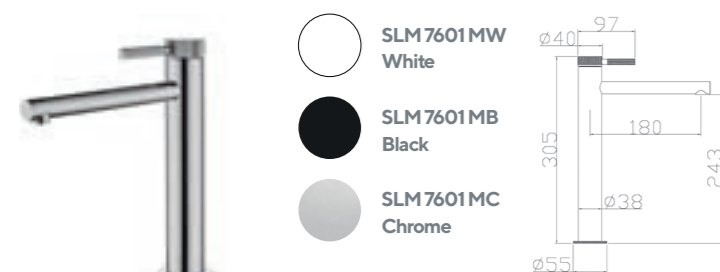

KITCHEN FAUCET

> Ideal Working Pressure 5 Bar,
Water Flow Rate 8-10 lt/min.

Seramik Kartuş Water Saving
%100 Brass

It is recommended to use filtered angle valve with products to prevent faucet damage due to all kind of pollution that may occur during installation.