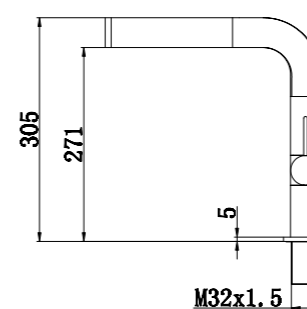

PREMIUM

BASIN FAUCET

- PR 1801G
  Black Gold
- PR 1801R
  Black Rose
- PR 1801C
  Black Chrome

> Ideal Working Pressure 5 Bar,
Water Flow Rate 8-10 lt/min.

! It is recommended to use filtered angle valve with products to prevent faucet damage due to all kind of pollution that may occur during installation.

+ Ceramic Cartridge Water Saving
%100 Brass

SHOWER SET

> 150cm Spiral Hose,
120cm Slide Pipe Length,
Single Function Hand Shower,
Ideal Working Pressure 5 Bar,
Water Flow Rate 10-12 lt/min.

- PR 2801G
  Black Gold
- PR 2801R
  Black Rose
- PR 2801C
  Black Chrome

ALICE

BASIN FAUCET

> Ideal Working Pressure 5 Bar,
Water Flow Rate 8-10 lt/min.

ALC 1201 BC
Black Chrome

KITCHEN FAUCET

> Ideal Working Pressure 5 Bar,
Water Flow Rate 8-10 lt/min.

ALC 3301 BC
Black Chrome

HIGH BASIN FAUCET

> Ideal Working Pressure 5 Bar,
Water Flow Rate 8-10 lt/min.

ALC 5301 BC
Black Chrome

+ Ceramic Cartridge Water Saving
%100 Brass

! It is recommended to use filtered angle valve with products to prevent faucet damage due to all kind of pollution that may occur during installation.

SOAP DISPENSER

PR 8711 BG
Black Gold

SOAP DISH

PR 8703 BG
Black Gold

TOOTHBRUSH HOLDER

PR 8702 BG
Black Gold

DOUBLE ROBE HOOK

PR 8701 BG
Black Gold

WIRE SPONGE HOLDER

PR 8716 BG
Black Gold

GLASS SHELF

PR 8710 BG
Siyah Altin

TOWEL HOLDER

PR 8705 BG
Black Gold

ROLL HOLDER WITH COVER

PR 8707 BG
Black Gold

TOILET BRUSH

PR 8709 BG
Black Gold

TOWEL BAR

PR 8724 BG
Black Gold

SOAP DISPENSER

ALC 1007 B
Black

SOAP DISH

ALC 1003 B
Black

TOOTHBRUSH HOLDER

ALC 1004 B
Black

SHELF

ALC 1001 B
Black

TOWEL BAR

ALC 1008 B
Black

ROLL HOLDER

ALC 1013 B
Black

DOUBLE ROBE HOOK

ALC 1020 B
Black

TOILET BRUSH

ALC 1031 B
Black