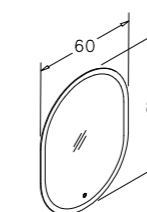

 Ceramic Basin

 Partitioned Drawer
Full Extension & Soft Close Drawers
Soft Close Doors
LED Mirror with Touch Sensor

 Body & Drawers;
Melamine Particalboard

Dublin

Glasgow

NUVOLO

Nuvola 100cm Set
High Gloss White Lacquer