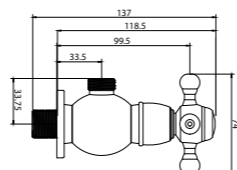

TRUVA

BASIN FAUCET

- TR 1701G Gold (PVD)
- TR 1804R Rose (PVD)
- TR 1551C Chrome

> Swivel Spout
Ideal Working Pressure 5 Bar,
Water Flow Rate 6-8lt/min

KITCHEN FAUCET

- TR 3702G Gold (PVD)
- TR 3084R Rose (PVD)
- TR 3505C Chrome

> Swivel Spout
Ideal Working Pressure 5 Bar,
Water Flow Rate 6-8lt/min

BATH FAUCET

- TR 1500G Gold (PVD)
- TR 1500R Rose (PVD)
- TR 1500C Chrome

> 150cm Spiral Hose,
Single Function Hand Shower,
Ideal Working Pressure 5 Bar,
Water Flow Rate 10-12lt/min

SHOWER SET

> 150cm Spiral Hose,
120cm Slide Pipe Length,
Single Function Hand Shower,
Ideal Working Pressure 5 Bar,
Water Flow Rate 10-12lt/min.

- TR 2400G Gold (PVD)
- TR 2400R Rose (PVD)
- TR 1400C Chrome

TAP

> 7.6mm Packing

- TR 202G Gold (PVD)
- TR 302R Rose (PVD)
- TR 102C Chrome

ANGLE TAP

> 7.6mm Packing
Installation Connecting G 1/2

- TR 201G Gold (PVD)
- TR 301R Rose (PVD)
- TR 101C Chrome

ARTEMIS ACCESSORIES

SOAP DISPENSER

- AR 80104G Gold (PVD)
- AR 90104C Chrome

SOAP DISH

- AR 80103G Gold (PVD)
- AR 90103C Chrome

TOOTHBRUSH HOLDER

- AR 80102G Gold (PVD)
- AR 90102C Chrome

GLASS SHELF

- AR 80101G Gold (PVD)
- AR 90101C Chrome

TOWEL BAR

- AR 80107G Gold (PVD)
- AR 90107C Chrome

DOUBLE TOWEL BAR

- AR 80108G Gold (PVD)
- AR 90108C Chrome

TOWEL HOLDER

- AR 80106G Gold (PVD)
- AR 90102C Chrome

SOAP DISH

- AR 80105G Gold (PVD)
- AR 90105C Chrome

DOUBLE ROBE HOOK

- AR 80109G Gold (PVD)
- AR 90109C Chrome

ROLL HOLDER WITH COVER

- AR 80110G Gold (PVD)
- AR 90110C Chrome

TOILET BRUSH

- AR 80111G Gold (PVD)
- AR 90111C Chrome