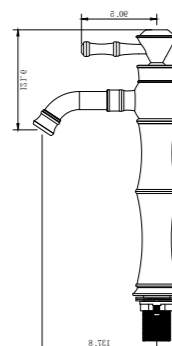

> Ideal Working Pressure 5 Bar,
Water Flow Rate 10-12 lt/min