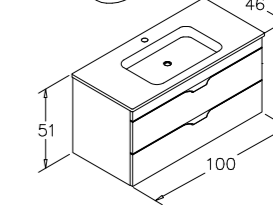

 Ceramic Basin

 Partitioned Drawer
Full Extension & Soft Close Drawers
Soft Close Doors
LED Mirror with Touch Sensor

 Body & Drawers;
Melamine Particalboard

Dublin

Glasgow

NUVOLO

Nuvola 100cm Set
High Gloss White Lacquer