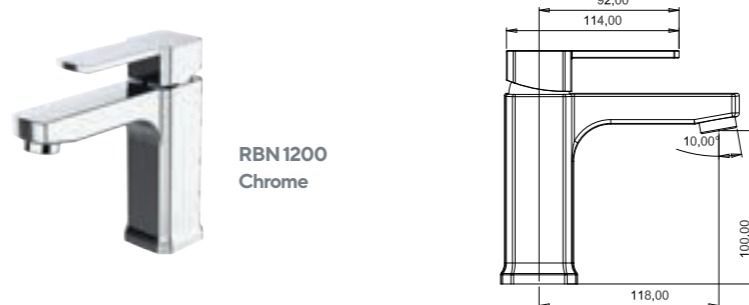

ROBIN

BASIN FAUCET