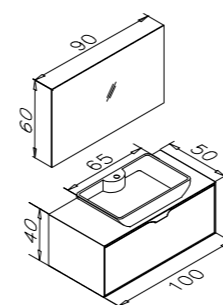

Mono 160cm Set
Macael

Mono 100cm Set
Albox

Albox

Macael

 Counter Top Ceramic Basin

 Body & Drawers; Melamine MDF

 Full Extension & Soft Close Drawers
Soft Close Doors
Partitioned Drawer
Internal Drawers
LED Mirror