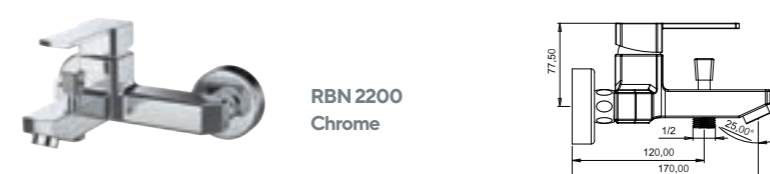

BATH FAUCET