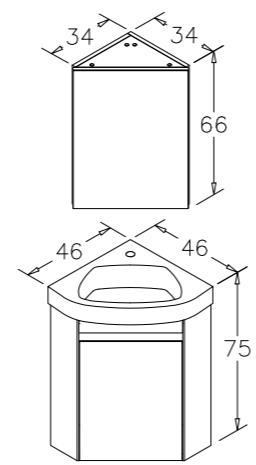

Zag 45cm Set
Matt White Lacquer

Product Info Card

Ceramic Basin

Mirror Cabinet
Soft Close Doors

Body & Door; Matt Lacquer MDF

Yedisu 45cm Set
High Gloss Black

 Ceramic Basin

 Soft Close Doors