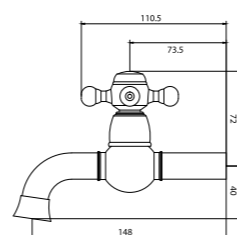

TRUVA

BASIN FAUCET

- TR 1701G Gold (PVD)
- TR 1804R Rose (PVD)
- TR 1551C Chrome

> Swivel Spout
Ideal Working Pressure 5 Bar,
Water Flow Rate 6-8lt/min

KITCHEN FAUCET

- TR 3702G Gold (PVD)
- TR 3084R Rose (PVD)
- TR 3505C Chrome

> Swivel Spout
Ideal Working Pressure 5 Bar,
Water Flow Rate 6-8lt/min

BATH FAUCET

- TR 1500G Gold (PVD)
- TR 1500R Rose (PVD)
- TR 1500C Chrome

> 150cm Spiral Hose,
Single Function Hand Shower,
Ideal Working Pressure 5 Bar,
Water Flow Rate 10-12lt/min

SHOWER SET

> 150cm Spiral Hose,
120cm Slide Pipe Length,
Single Function Hand Shower,
Ideal Working Pressure 5 Bar,
Water Flow Rate 10-12lt/min.

- TR 2400G Gold (PVD)
- TR 2400R Rose (PVD)
- TR 1400C Chrome

TAP

> 7.6mm Packing

- TR 202G Gold (PVD)
- TR 302R Rose (PVD)
- TR 102C Chrome

ANGLE TAP

> 7.6mm Packing
Installation Connecting G 1/2

- TR 201G Gold (PVD)
- TR 301R Rose (PVD)
- TR 101C Chrome

ARTEMIS ACCESSORIES

SOAP DISPENSER

- AR 80104G Gold (PVD)
- AR 90104C Chrome

SOAP DISH

- AR 80103G Gold (PVD)
- AR 90103C Chrome

TOOTHBRUSH HOLDER

- AR 80102G Gold (PVD)
- AR 90102C Chrome

GLASS SHELF

- AR 80101G Gold (PVD)
- AR 90101C Chrome

TOWEL BAR

- AR 80107G Gold (PVD)
- AR 90107C Chrome

DOUBLE TOWEL BAR

- AR 80108G Gold (PVD)
- AR 90108C Chrome

TOWEL HOLDER

- AR 80106G Gold (PVD)
- AR 90102C Chrome

SOAP DISH

- AR 80105G Gold (PVD)
- AR 90105C Chrome

DOUBLE ROBE HOOK

- AR 80109G Gold (PVD)
- AR 90109C Chrome

ROLL HOLDER WITH COVER

- AR 80110G Gold (PVD)
- AR 90110C Chrome

TOILET BRUSH

- AR 80111G Gold (PVD)
- AR 90111C Chrome