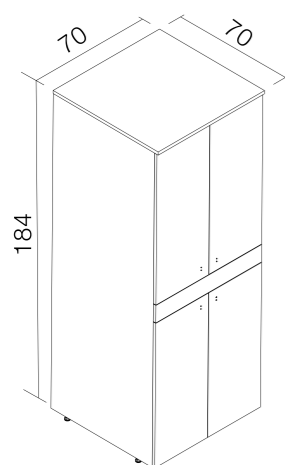

TR 1200 - KONAK
55x70cm Mirror With LED Light

Body; Melamine MDF
Door; High Gloss Melamine Particalboard

! Your washing machine dimensions should be checked.

Product Info Card

Body; Melamine MDF
Door; High Gloss Lacquer MDF

! Your washing machine dimensions should be checked.

Product Info Card