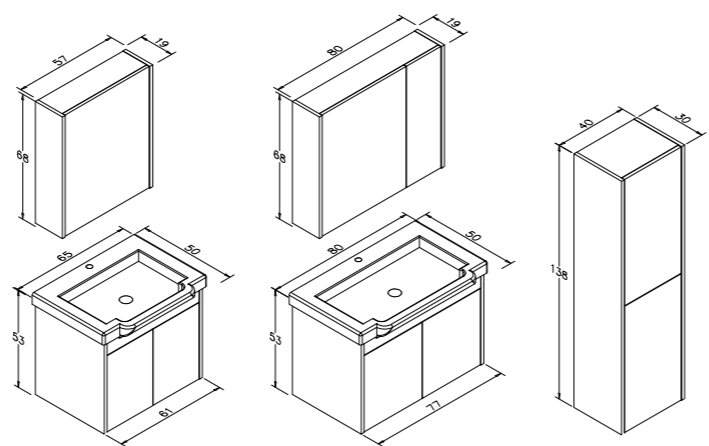

Product Info Card

Ceramic Basin

Body; Melamine Particalboard
Door; High Gloss MDF

Soft Close Doors
Mirror Cabinet