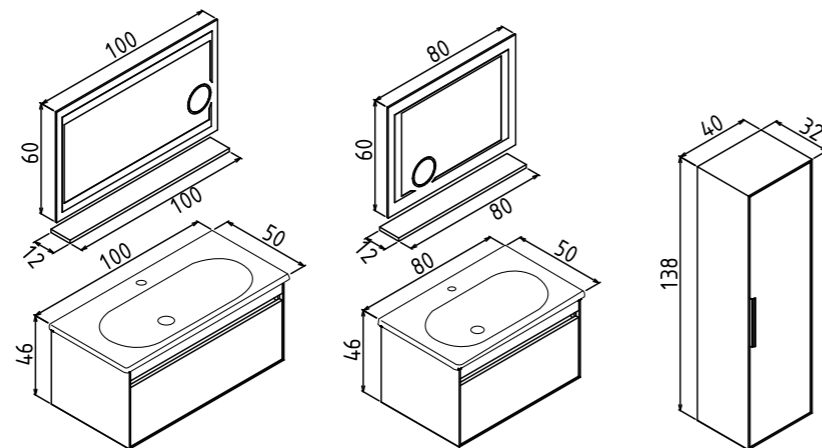

Ceramic Basin

Full Extension & Soft Close Drawers
Magnifying Mirror with IP44 LED

Body & Drawers; Melamine MDF