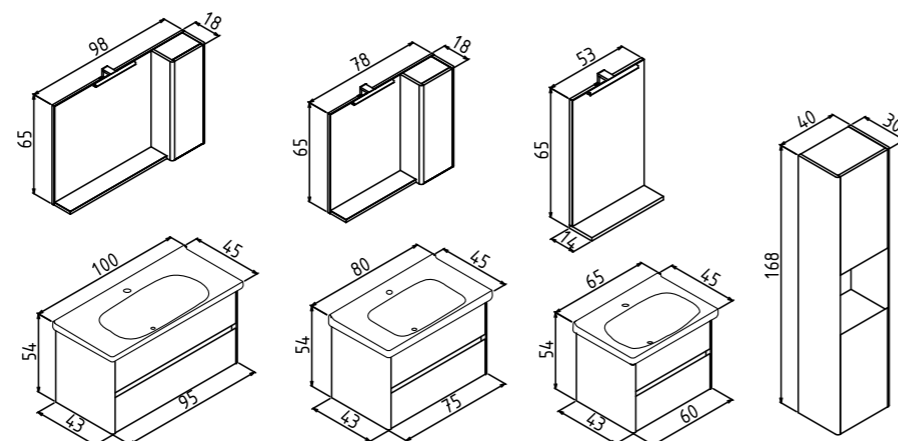

DUDEN WITH DRAWER

Product Info Card

Odeon Red Walnut

Odeon Walnut

Odeon White Oak

White

Duden 60cm Set
Odeon Walnut

-  Ceramic Basin
-  Full Extension & Soft Close Drawers
Soft Close Doors
Partitioned Drawer
Mirror Cabinet with IP44
Cabinet-Lighting
-  Body & Drawers;
Termoform Wrapping PVC MDF