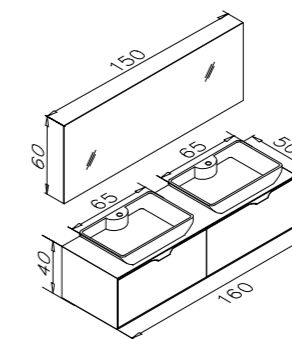

Mono 160cm Set
Macael

Mono 100cm Set
Albox

Albox

Macael

 Counter Top Ceramic Basin

 Body & Drawers; Melamine MDF

 Full Extension & Soft Close Drawers
Soft Close Doors
Partitioned Drawer
Internal Drawers
LED Mirror