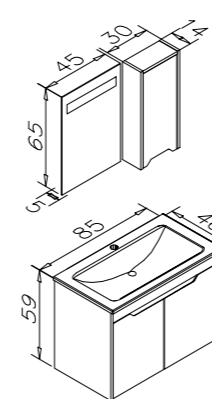

LAGO

To be desired simplicity,
peace of limpidness