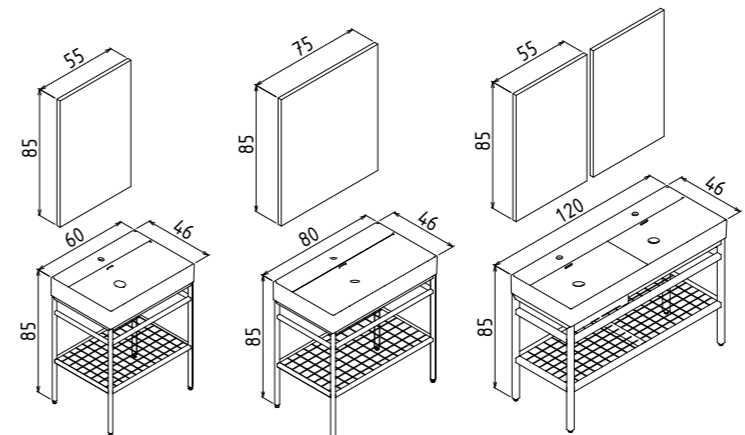

White

Product Info Card

Capetown 60cm Set
Matt White Washbasin

CAPETOWN

Capetown 120cm Set
Matt White Washbasin

Capetown 80cm Set
Matt White Washbasin

-  Counter Top Ceramic Basin
-  Body; Metal Console

Product Info Card