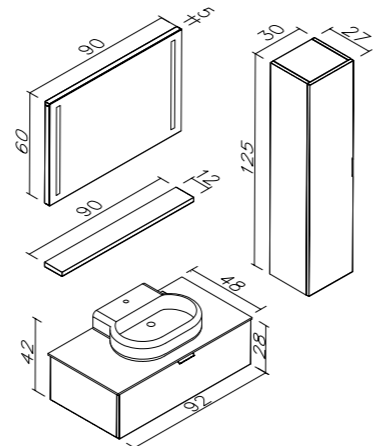

Counter Top Ceramic Basin

Full Extension & Soft Close Drawers
Soft Close Doors
Countertop Tempered Glass
LED Mirror

Body; High Gloss PET MDF
Aluminium Frame Dark Grey Mirror Doors,