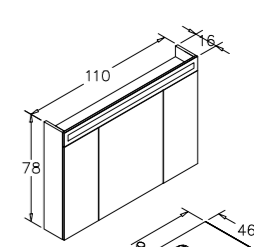

VARNA

Clear lines of life.

Ceramic Basin

Body & Drawers; Matt Lacquer MDF

Full Extension & Soft Close Drawers
Soft Close Doors
Cabinet With Mirror & LED Light

Product Info Card