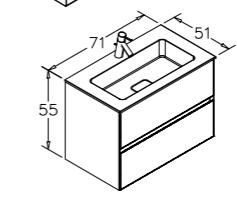

Ceramic Basin

Body & Drawers; Matt Lacquer MDF

Full Extension & Soft Close Drawers
Soft Close Doors
LED Mirror