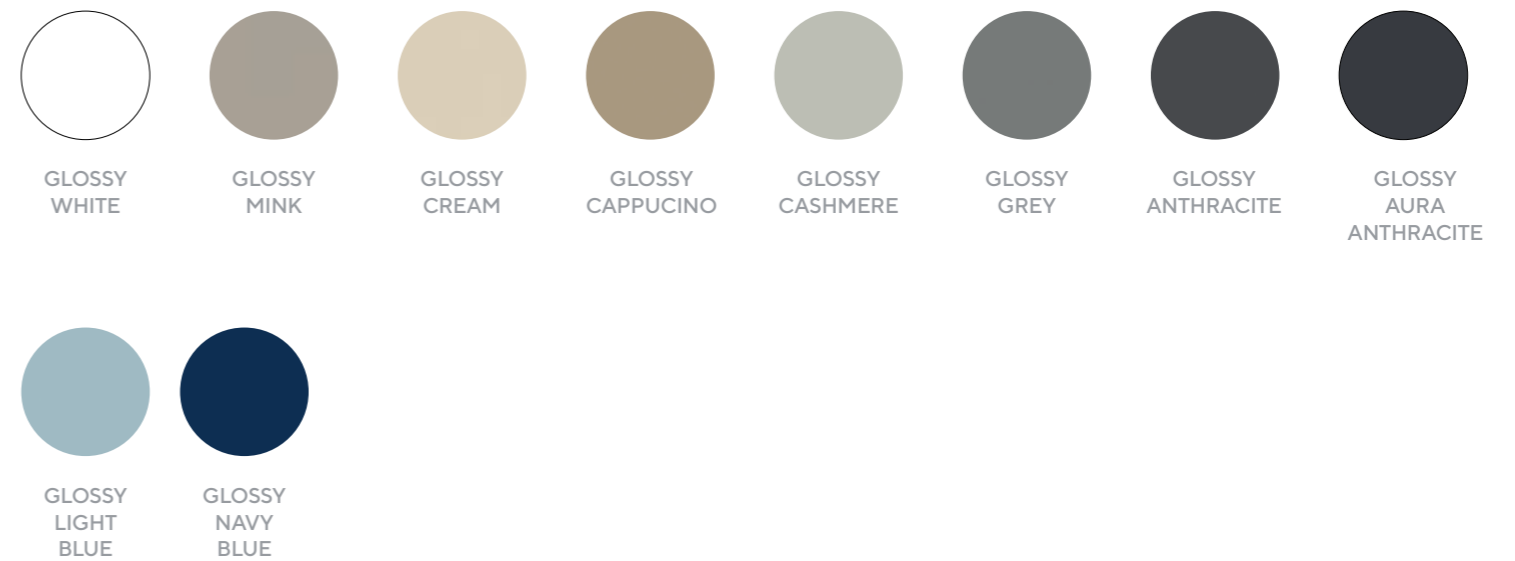

MATT LACQUER COLOR OPTIONS

GLOSSY LACQUER COLOR OPTIONS

For lacquered surfaces in retail sales;
There is no price difference in the marked color options.

Marked color options have a price difference of 20% The duration of the term is 20 working days from the order.