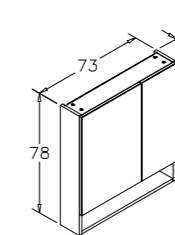

Ceramic Basin

Melamine Particalboard Or High Gloss White PET MDF

Full Extension & Soft Close Drawers
Soft Close Doors
Mirror Cabinet