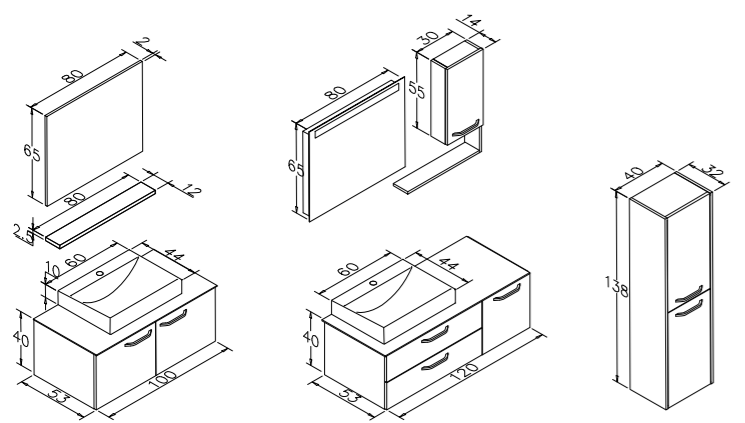

Ceramic Basin

Body; Melamin MDF,
Drawer & Door; Thermoform

Soft Close Doors
LED Spot Mirror

HEYBELI

Illumination of modern line

-  Counter Top Ceramic Basin
-  Body; Melamine Particalboard
Drawer and Door; High Gloss Lacquer MDF
-  Full Extension & Soft Close Drawers
Soft Close Doors
Tempered Glass
LED Spot Mirror