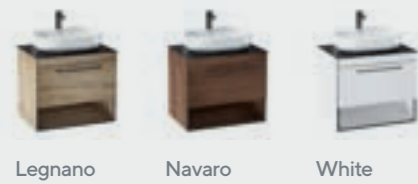

KNIDOS

Knidos 70cm Set
White

KNIDOS

Modern, aesthetic and urban

Product Info Card

-  Counter Top Ceramic Basin
-  Body & Drawers; Melamine Partical-board Tempered Counter Top Glass
-  Full Extension & Soft Close Drawers
-  LED Spot Mirror
-  Mirror Cabinet
-  Soft Close Doors

Knidos 90cm Set
Navaro

Kestel 120cm Set
Oak

KESTEL

Original and calm.
life itself.

-  Counter Top Ceramic Basin
-  Body; Metal Leg, 30mm MDF
Naturel Veneer

Oak

Walnut

Product Info Card