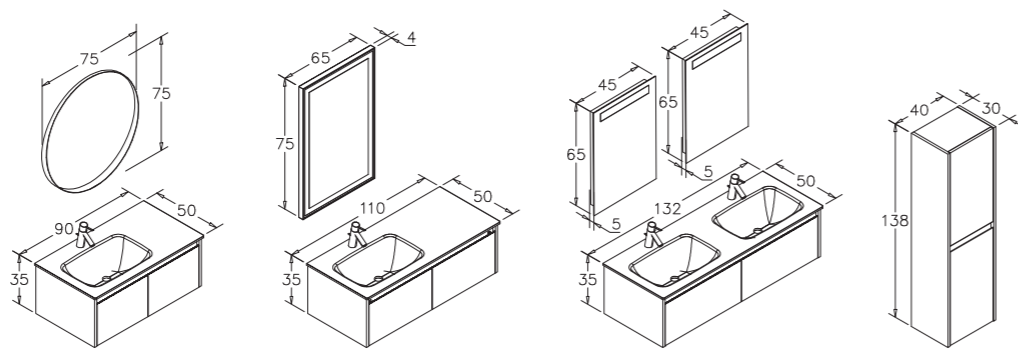

-  Countertop Dark Grey Glass
-  Full Extension & Soft Close Drawers
Soft Close Doors
LED Mirror
-  Body & Drawers; Matt Lacquer MDF

Product Info Card

Lisbon 90cm Set
Matt White Lacquer

inspiring aesthetics,
irresistible simplicity.