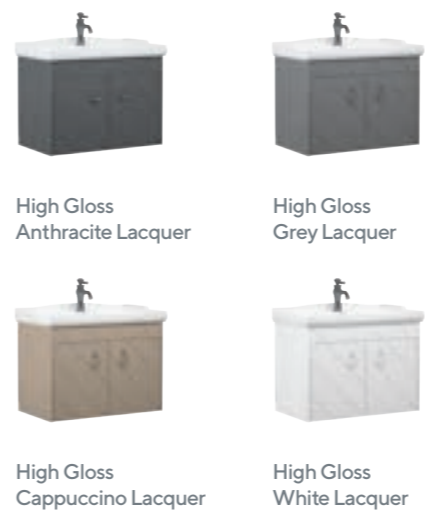

Dream 105cm Set
High Gloss Anthracite Lacquer

Dream 85cm Set
High Gloss Cappuccino Lacquer

-  Ceramic Basin
-  Body & Door;
High Gloss Lacquer MDF
-  Soft Close Doors
LED Mirror

Product Info Card

GLORY

In a hidden feeling.