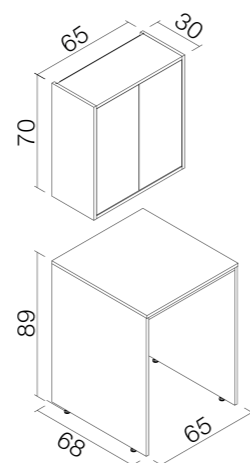

SEDIR

Body; Melamine Particalboard
Door; Glossy Lacquer MDF

Soft Close Doors

WMC 65

Your washing machine dimensions should be checked.

Product Info Card