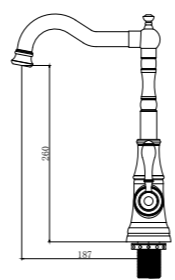

TOPKAPI

BASIN FAUCET

- TP 1482 B
  Black Antique
- TP 1452 G
  Gold (PVD)
- TP 1462 R
  Rose (PVD)
- TP 1472 C
  Chrome

> Ideal Working Pressure 5 Bar,
Water Flow Rate 10-12 lt/min

BASIN FAUCET SWAN

- TP 1448 B
  Black Antique
- TP 1451 G
  Gold (PVD)
- TP 1461 R
  Rose (PVD)
- TP 1471 C
  Chrome

> Ideal Working Pressure 5 Bar,
Water Flow Rate 10-12 lt/min

HIGH BASIN FAUCET

- TP 1483 B
  Black Antique
- TP 1453 G
  Gold (PVD)
- TP 1463 R
  Rose (PVD)
- TP 1473 C
  Chrome

> Ideal Working Pressure 5 Bar,
Water Flow Rate 10-12 lt/min

KITCHEN FAUCET

- TP 1488 B
  Black Antique
- TP 1458 G
  Gold (PVD)
- TP 1468 R
  Rose (PVD)
- TP 1478 C
  Chrome

SHOWER SET

> 150cm Spiral Hose,
120cm Slide Pipe Length,
Single Function Hand Shower,
Ideal Working Pressure 5 Bar,
Water Flow Rate 10-12 lt/min

- TP 1480 B
  Black Antique
- TP 1440 G
  Gold (PVD)
- TP 1460 R
  Rose (PVD)
- TP 1477 C
  Chrome

TAP

> 23mm Packing

- TP 162 B
  Black Antique
- TP 182 G
  Gold (PVD)
- TP 192 R
  Rose (PVD)
- TP 172 C
  Chrome

ANGLE TAP

> 23mm Packing
Installation Connecting G1/2

- TP 161 B
  Black Antique
- TP 181 G
  Gold (PVD)
- TP 191 R
  Rose (PVD)
- TP 171 C
  Chrome

ACCESSORIES

SOAP DISPENSER

- TP 55504 G
  Gold (PVD)
- TP 44404 R
  Rose (PVD)

SOAP DISH

- TP 55503 G
  Gold (PVD)
- TP 44403 R
  Rose (PVD)

TOOTHBRUSH HOLDER

- TP 55502 G
  Gold (PVD)
- TP 44402 R
  Rose (PVD)

GLASS SHELF

- TP 55501 G
  Gold (PVD)
- TP 44401 R
  Rose (PVD)

TOWEL BAR

- TP 55506 G
  Gold (PVD)
- TP 44406 R
  Rose (PVD)

TOWEL HOLDER

- TP 55507 G
  Gold (PVD)
- TP 44407 R
  Rose (PVD)

DOUBLE ROBE HOOK

- TP 55508 G
  Gold (PVD)
- TP 44408 R
  Rose (PVD)

ROLL HOLDER WITH COVER

- TP 55509 G
  Gold (PVD)
- TP 44409 R
  Rose (PVD)

TOILET BRUSH

- TP 55510 G
  Gold (PVD)
- TP 44410 R
  Rose (PVD)