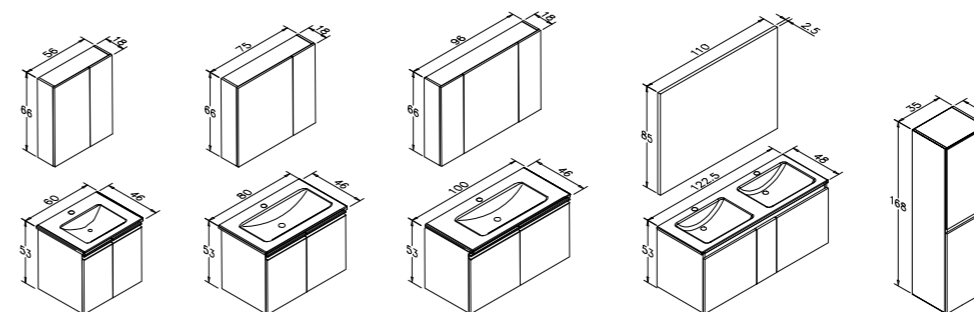

Ceramic Basin

Body; Melamine MDF
Door; Glossy Lacquer

Soft Close Doors
Mirror Cabinet

TERME 120; Doors High Gloss
White PET MDF

Product Info Card